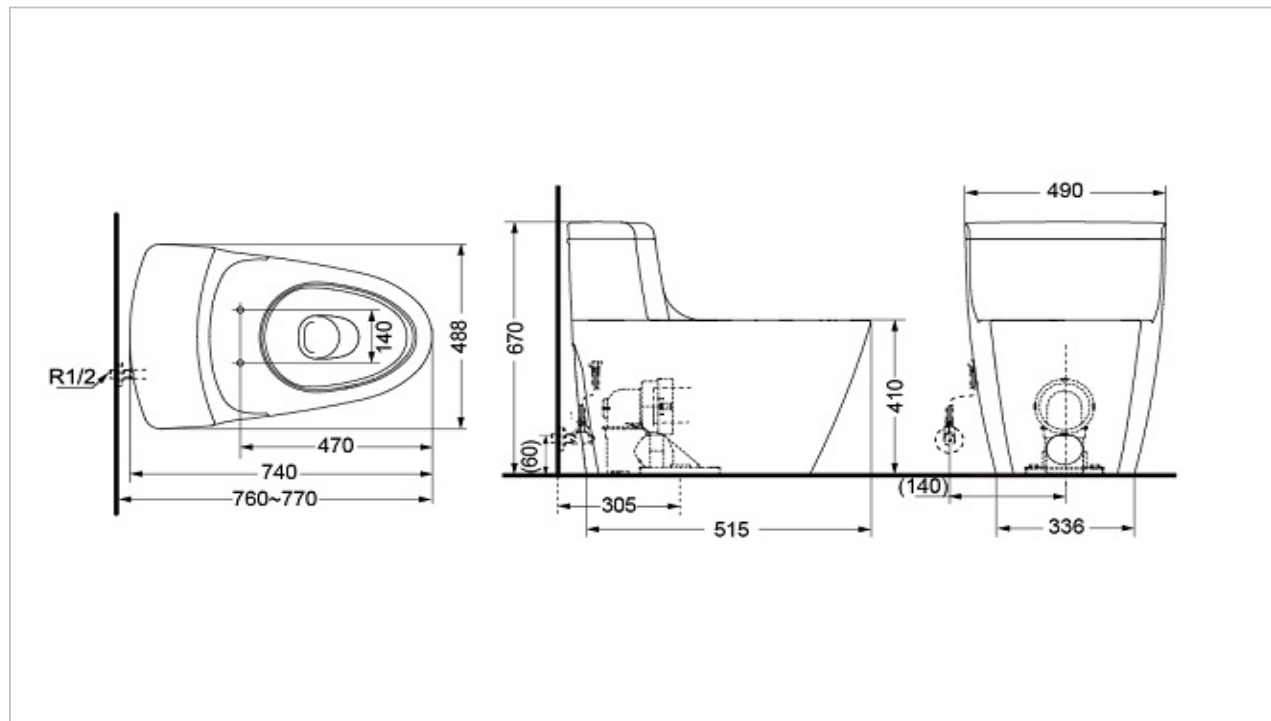

TOTO

TOILET

CW636

One Piece Toilet

Product Features

Flush System : 3D Tornado

Flush Volume : 3/4.5 L

Rough-in : 305 mm