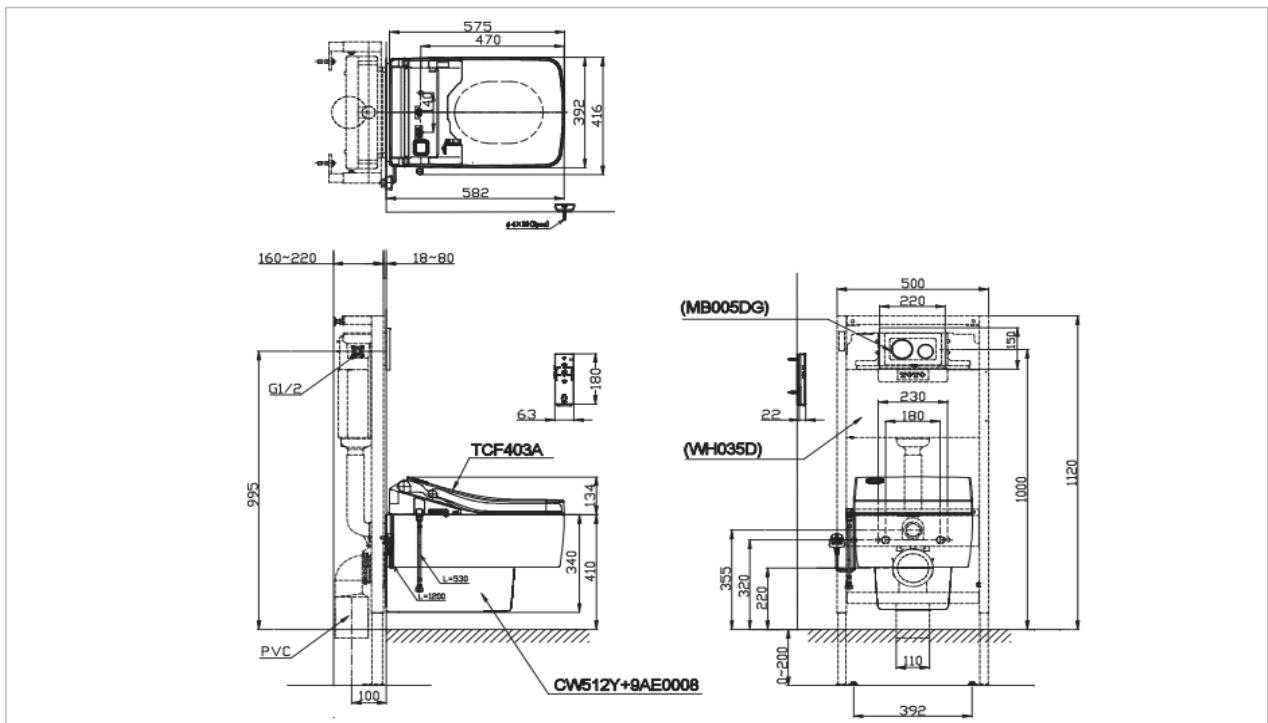

TOTO

TOILET

CW512Y

Wall Hung Toilet With Washlet

Product Features

Flush System : Tornado (Wash Down)
Water Use : 4.5 / 3L
Rough In : H = 220 mm
Size : 390 x 582x 339 mm
Water Pressure : 0.05 Mpa ~ 0.75 Mpa