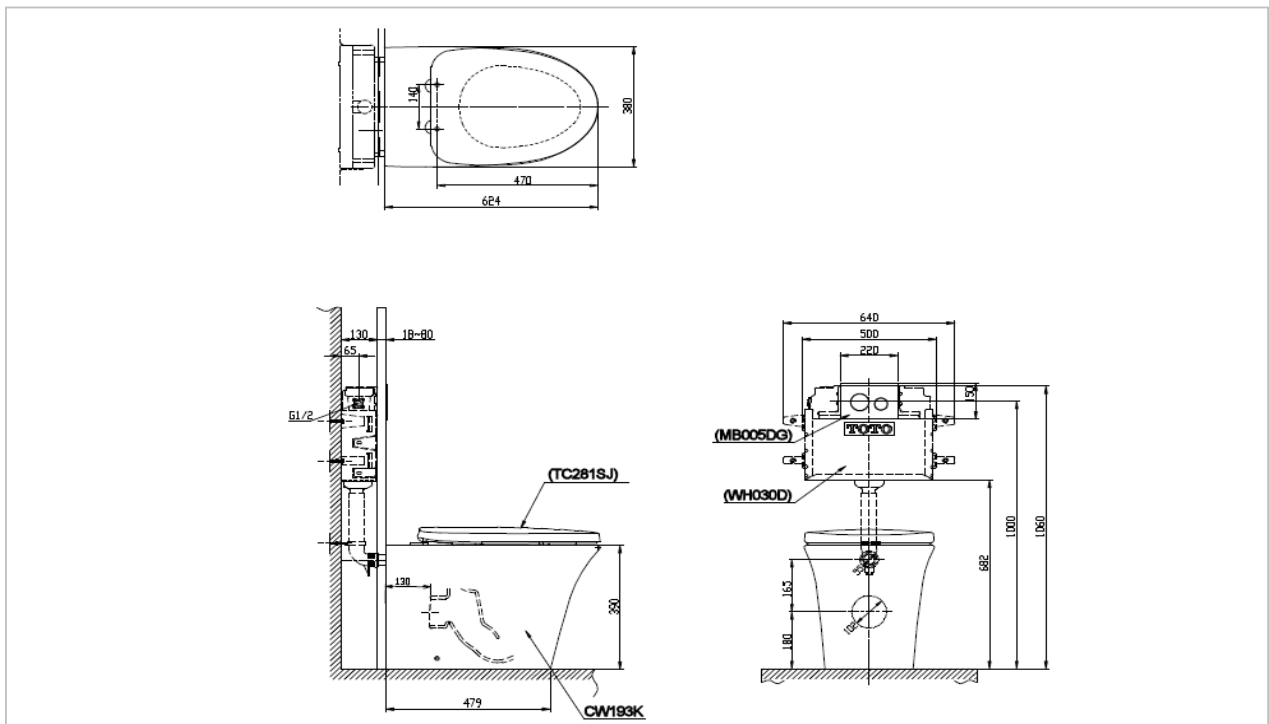

TOTO

TOILET

CW193K

"Willow" Wall Face Toilet

Product Features

Flush System : Wash Down, Dual Flush

Water uSage : 4.5/3 L

Rough-in : H=180 mm

Size : 380w x 624D x 390H mm.

Suggestion Fittings & Parts

Remark : We reserve the right to change some parts for suitability.

TOTO (THAILAND) CO.,LTD

Bangkok Office : 598 Q House Ploenjit Building., G floor., Ploenchit Rd., Lumpini, Pathumwan, Bangkok. 10330 Thailand