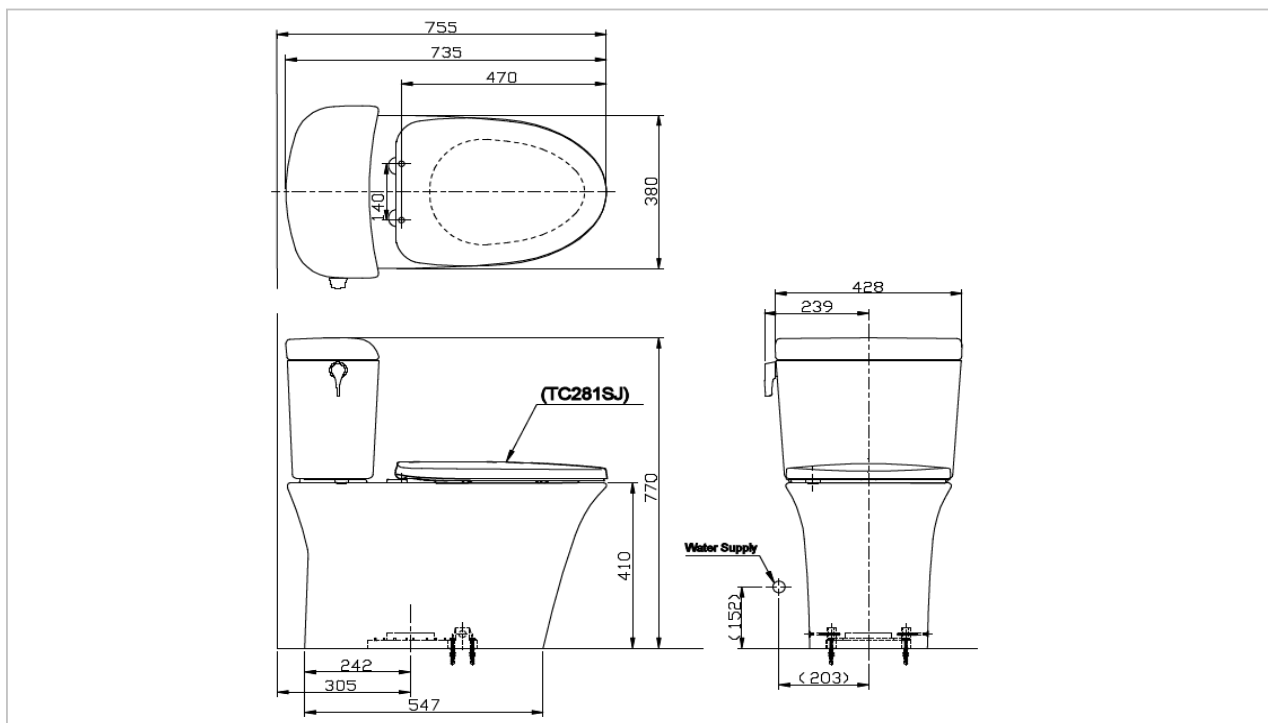

### Product Features

Flush System : Tornado (Wash Down )  
Water uSage : 4.8/3 L  
Rough-in : 305 mm  
Size : 420w x 755D x 788H mm.