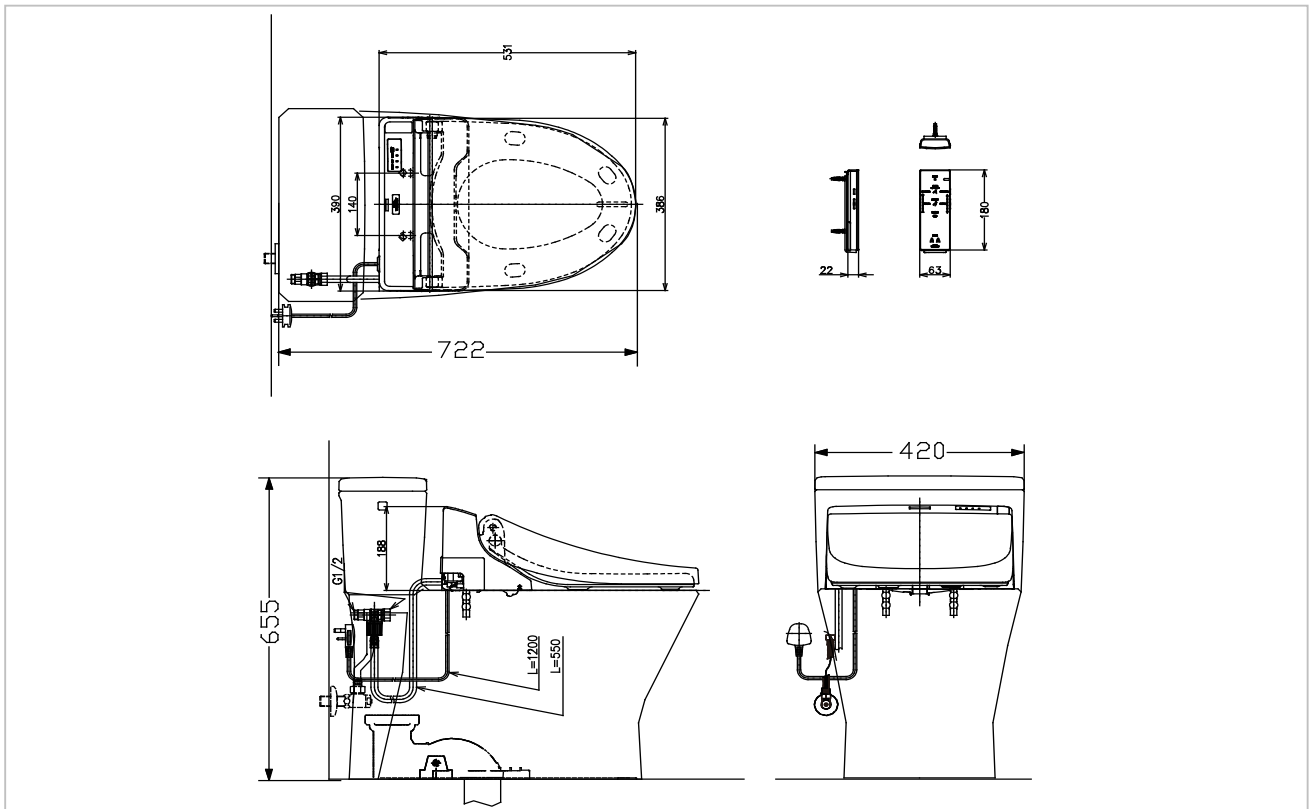

TOTO

TOILET

CW188UW5

Washlet

Product Features

One Piece Toilet

Flush system : Tornado (3.8L)

Bowl Shape : Elongated

Rough-in : 305 mm

Size : 722W x 420D x 655H mm
with CeFiONtect

Seat & Cover : TCF6531Z

TCF6531Z

Multi-Function Washlet

Seat & Cover (220V)

Suggestion Fittings & Parts

Remark : We reserve the right to change some parts for suitability.