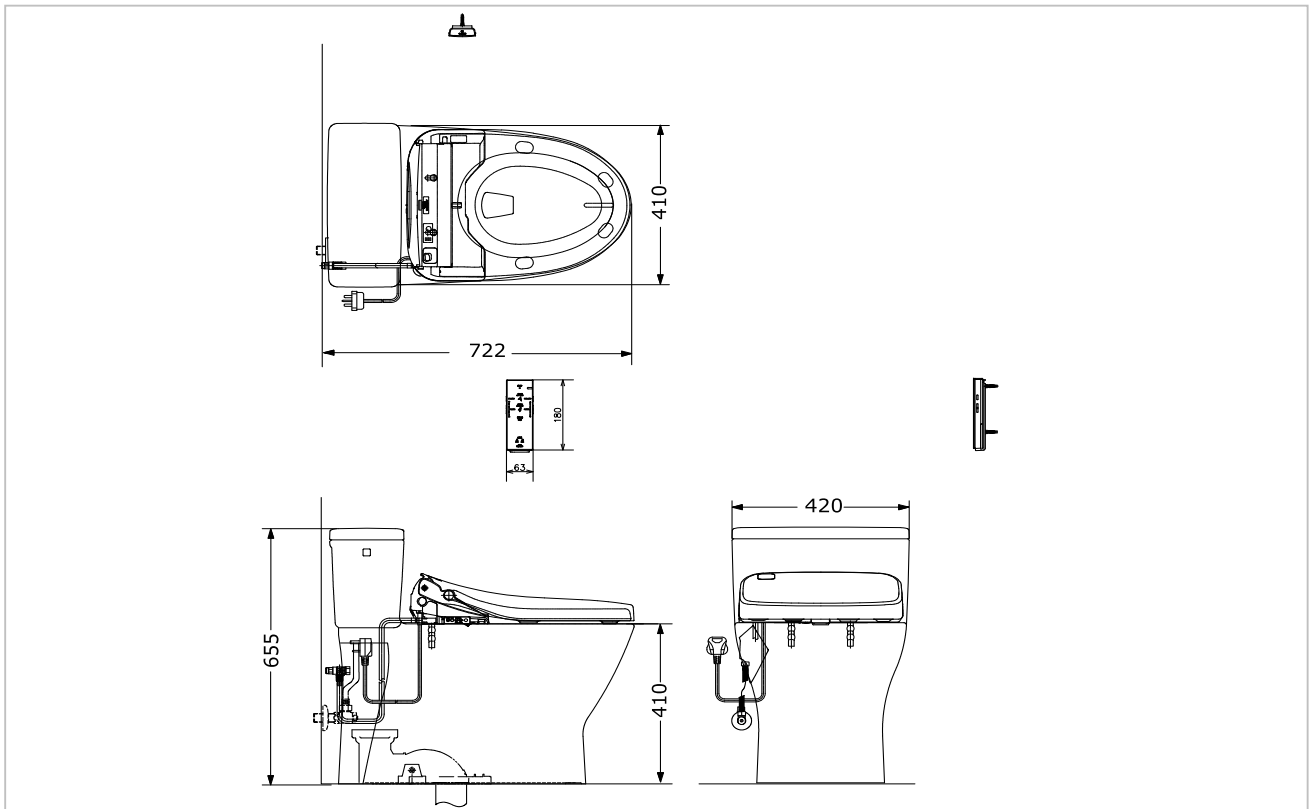

### Product Features

One Piece Toilet

Flush system : Tornado (3.8L)

Bowl Shape : Elongated

Rough-in : 305 mm

Size : 722W x 420D x 655H mm  
with CeFiONtect

Seat & Cover : TCF4731A

### TCF4731A

Multi-Function Washlet

Seat & Cover (220V)