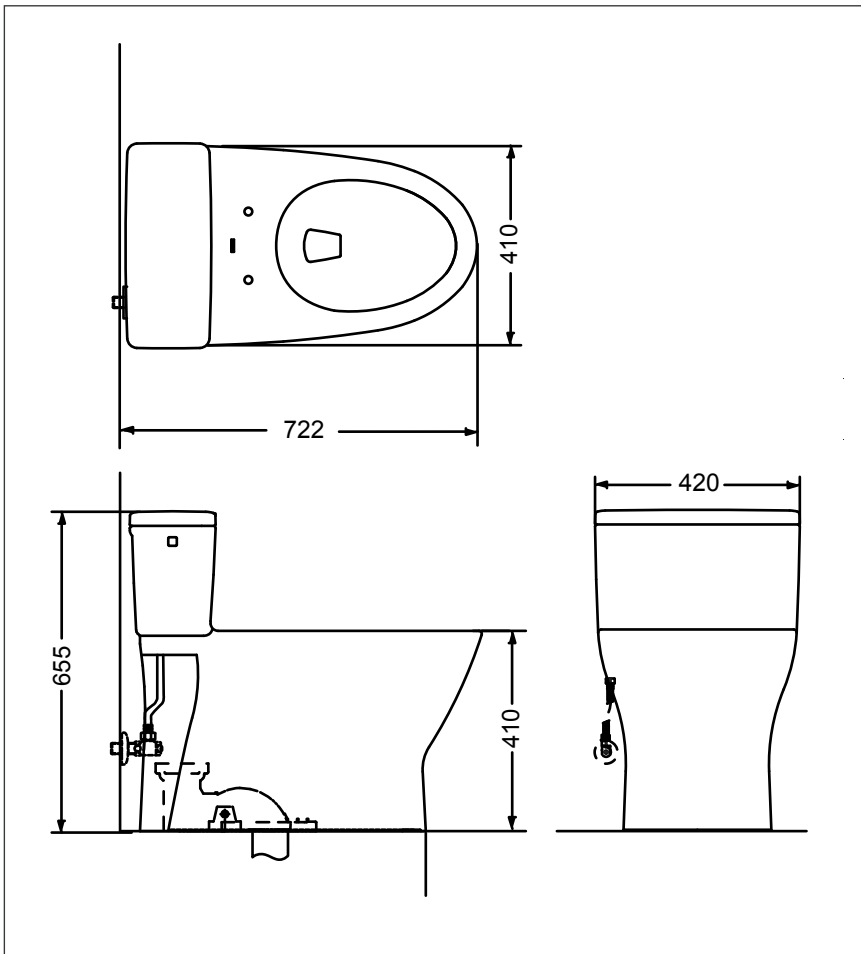

One Piece Toilet

## Specifications

Flush System : TORNADO  
 Bowl Shape : Elongated  
 Water Use : 3.8L  
 Rough-in : 305 mm  
 Seat&Cover : TC508CVKR  
 Size : 420 x 722 x 655 mm  
 with CEFIONTECT