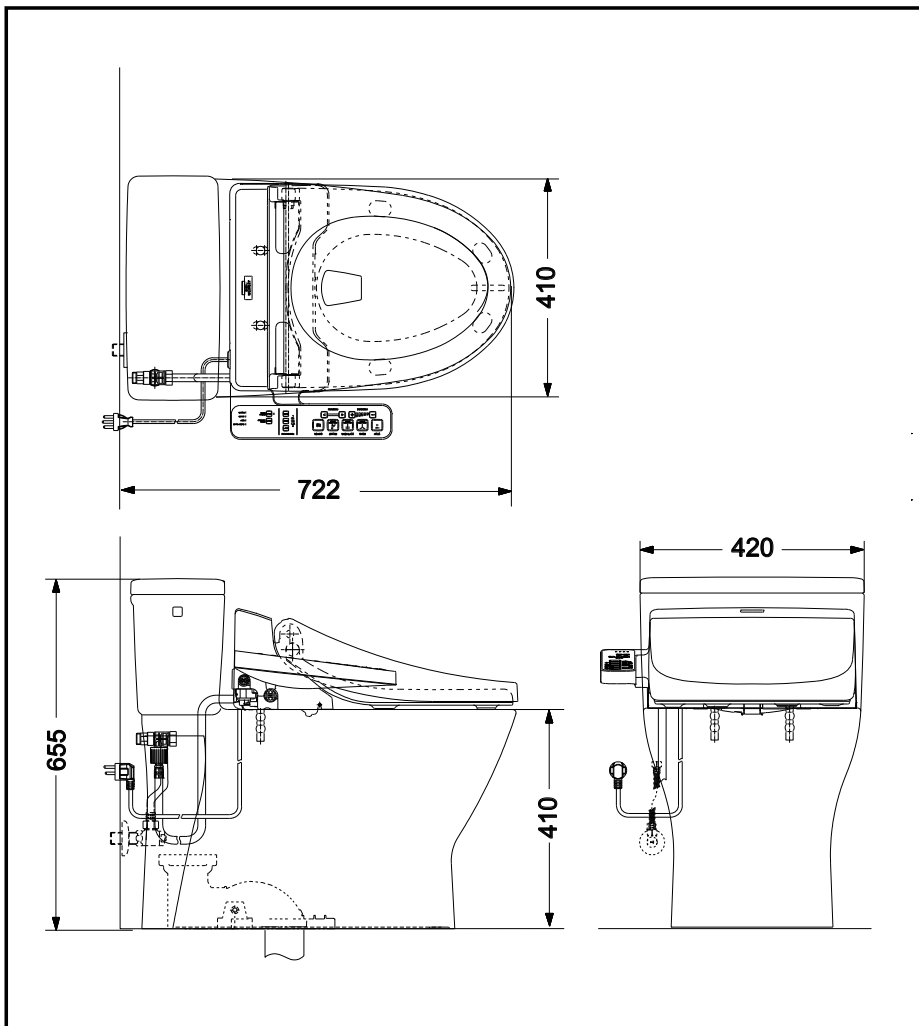

Colors

White

Please consult a TOTO representative for details

TOTO (THAILAND) CO.,LTD

Bangkok Office : G Tower Grand Rama 9,12th Floor, South Wing, 9 Rama IX Road, Huaykwang Sub-district, Huaykwang District, Bangkok. 10310 Thailand
Tel : +(66)2-117-9520(AUTO) Fax : +(66)2-117-9527
th.toto.com

All rights reserved by TOTO company. Specifications and size are subject to change without notice.