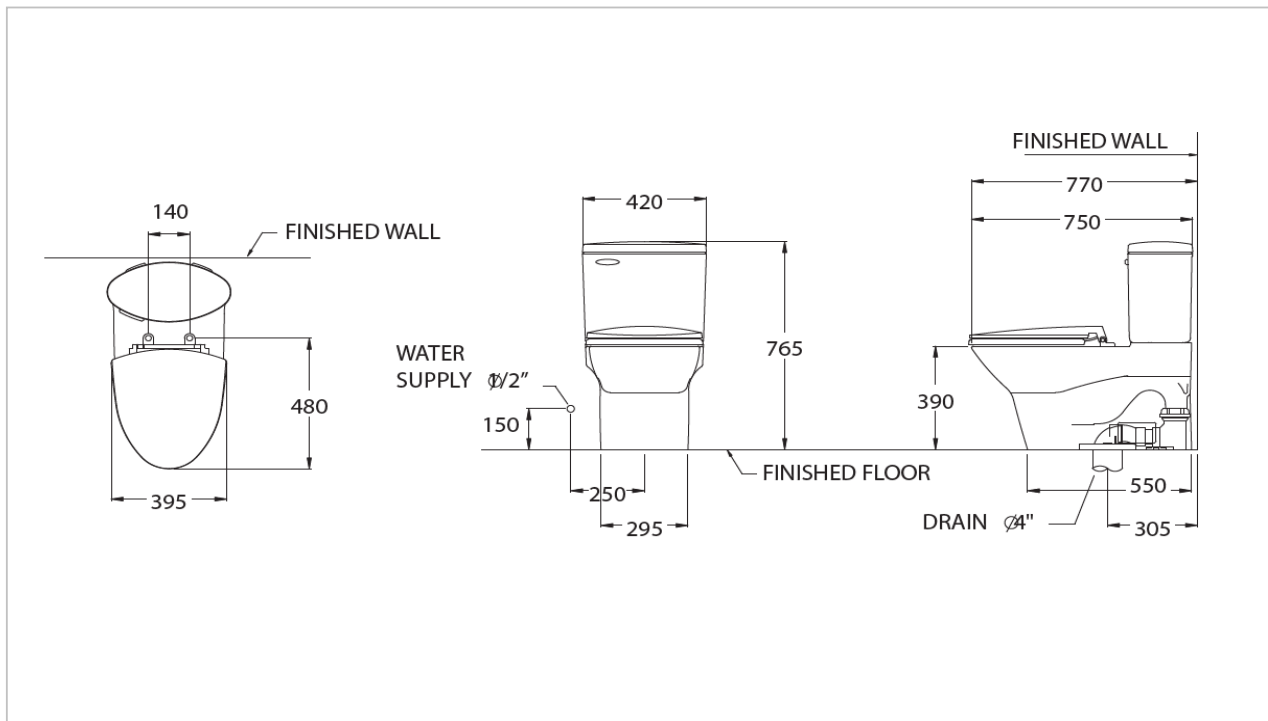

TOTO

TOILET

CSW804U

"Elite" Two Piece Toilet

Product Features

Flush System : G-Max Siphon-Jet(6L)
Bowl Shape : Elongated
Rough-in : 305 mm

Suggestion Fittings & Parts

Remark : We reserve the right to change some parts for suitability.