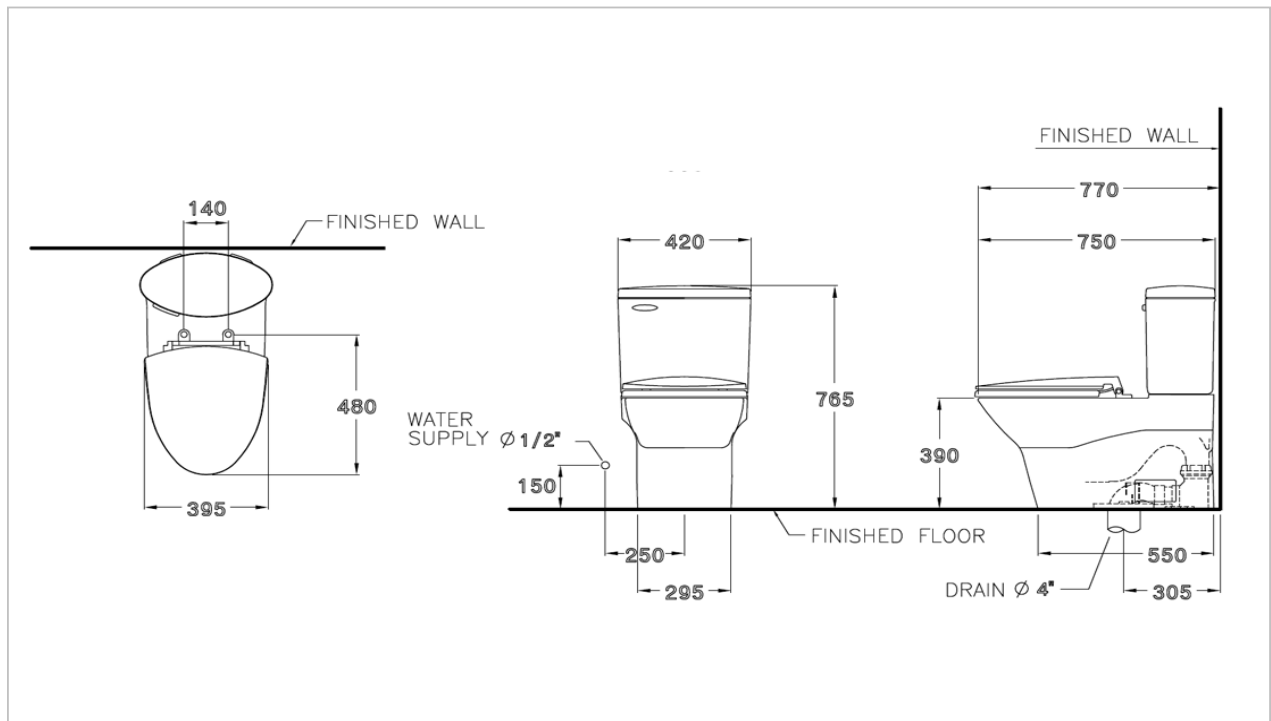

## CSW804U(S)

#### Product Features

Flush System : G-Max Siphon-Jet(6L)  
Bowl Shape : Elongated  
Rough-in : 305 mm