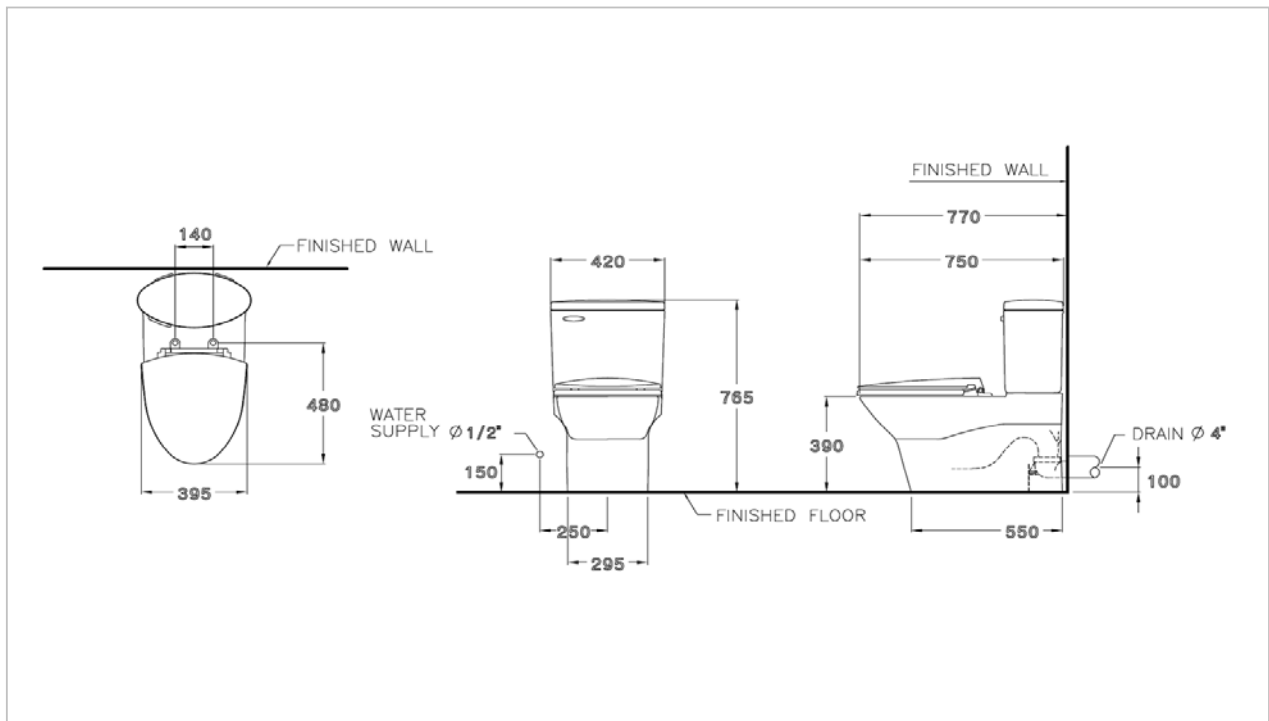

TOTO

TOILET

CSW804U(P)

"Elite" Two Piece Toilet

Product Features

Flush System : G-Max Siphon-Jet(6L)
Bowl Shape : Elongated

Suggestion Fittings & Parts

Remark : We reserve the right to change some parts for suitability.