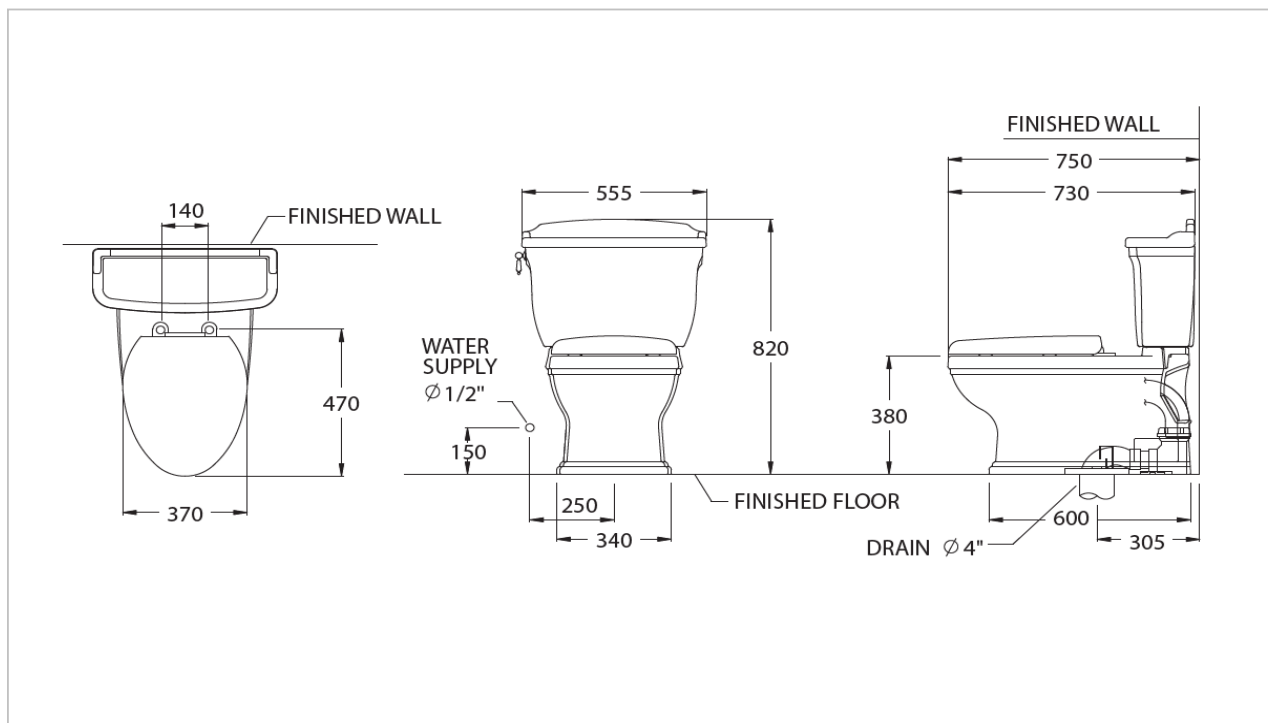

TOTO

TOILET

CSW774

"Barbara" Two Piece Toilet

Product Features

Flush System : G-Max Siphon-Jet(6L)

Bowl Shape : Elongated

Rough-in : 305 mm