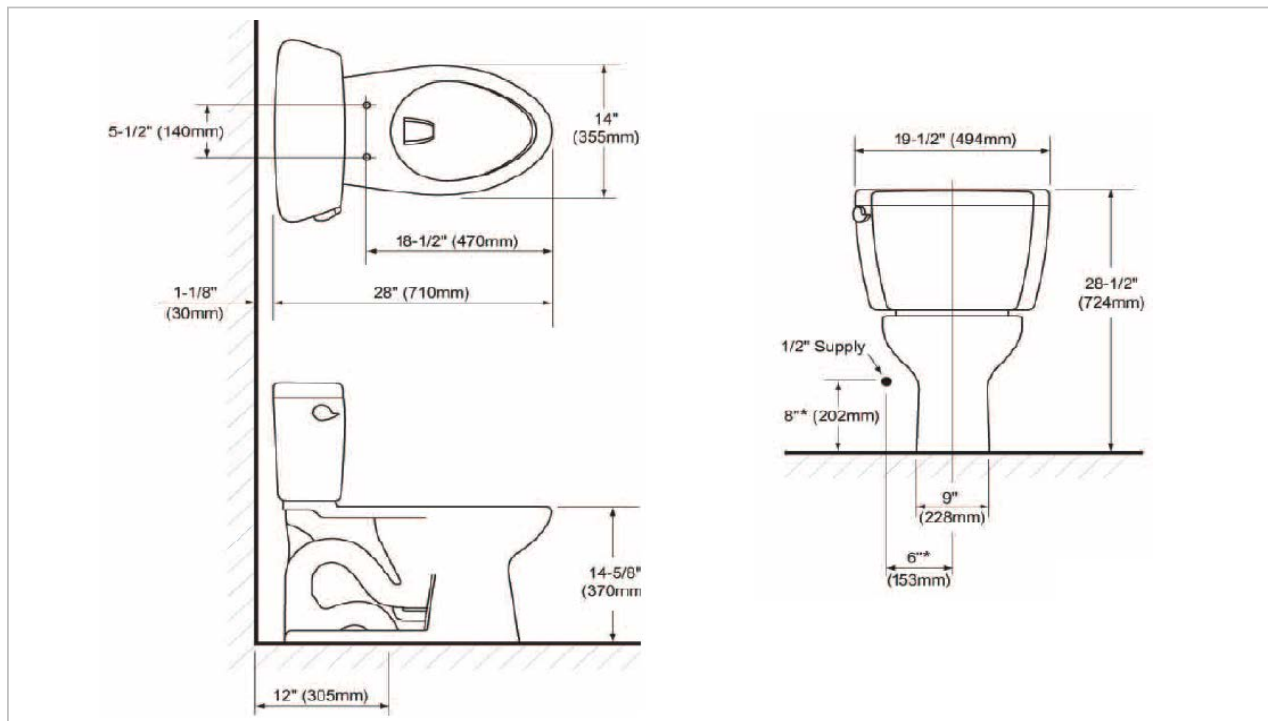

TOTO

TOILET

CSW744

"Drake" Two Piece Toilet

Product Features

Two Piece Toilet
Flush System : G-Max Siphon-Jet(6L)
Bowl Shape : Elongated
Rough-in : 305 mm

Suggestion Fittings & Parts

Remark : We reserve the right to change some parts for suitability.