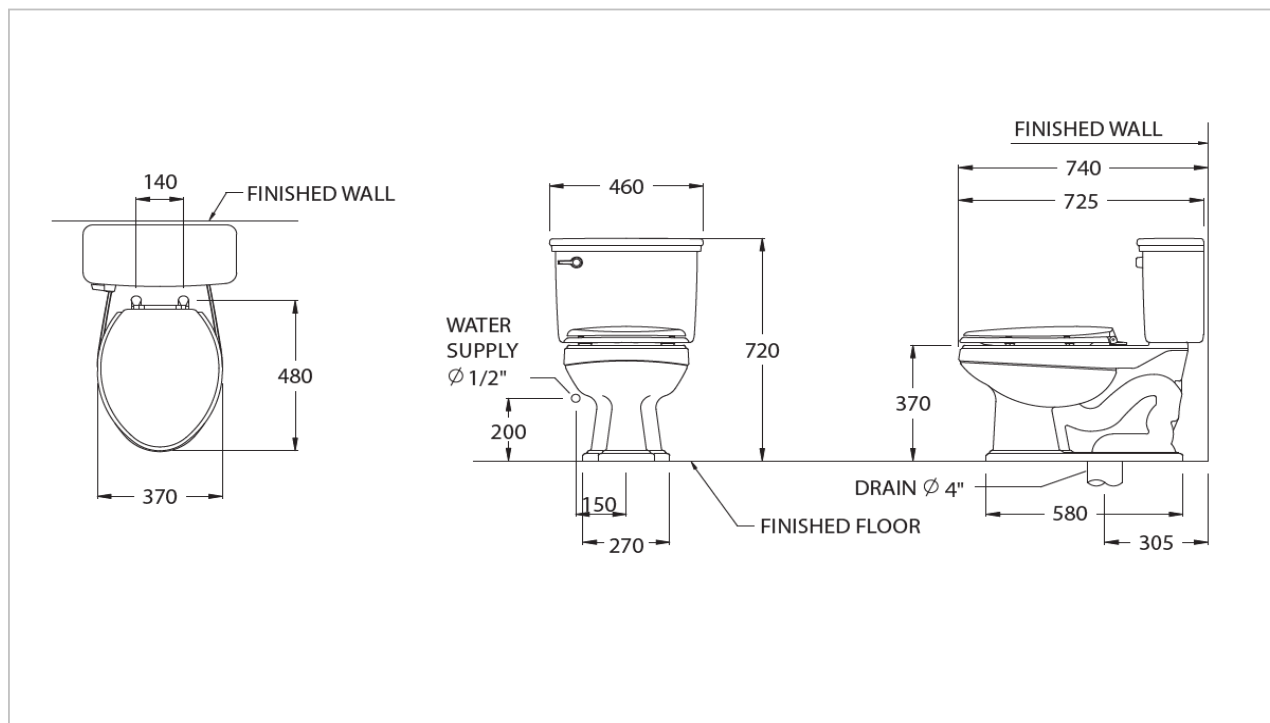

# TOILET

## CSW724U(W)

"Boston" Two Piece Toilet

### Product Features

Flush System : Siphonic Wash Down(6L)  
Bowl Shape : Elongated  
Rough-in : 305 mm  
With Eco Washer