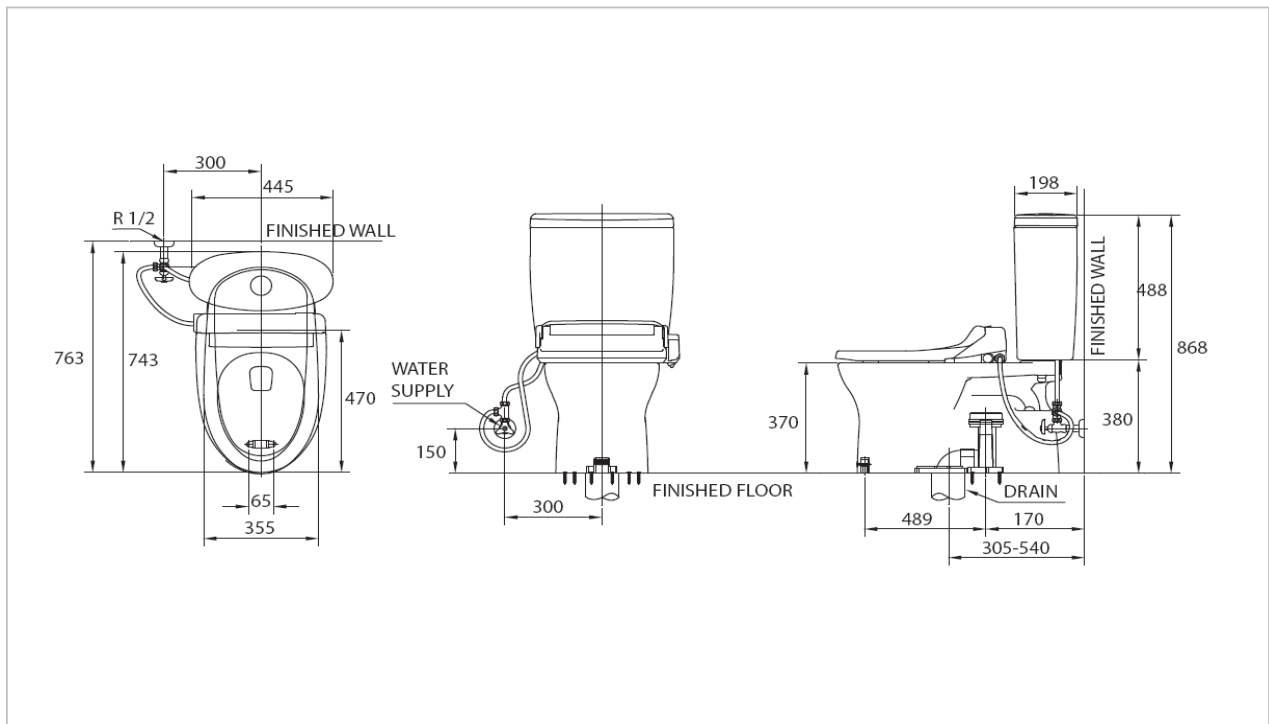

TOTO

TOILET

CSW110U(W)

"Purerest" Two Piece Toilet

Product Features

CSW110U(W) With Eco Washer

Flush System : Gravity Tornado Siphon-Jet(6L)

Bowl Shape : Elongated

Rough-in : 305 mm

Suggestion Fittings & Parts

Remark : We reserve the right to change some parts for suitability.

TOTO (THAILAND) CO.,LTD

Bangkok Office : 598 Q House Ploenjit Building., G floor., Ploenchit Rd., Lumpini, Pathumwan, Bangkok. 10330 Thailand