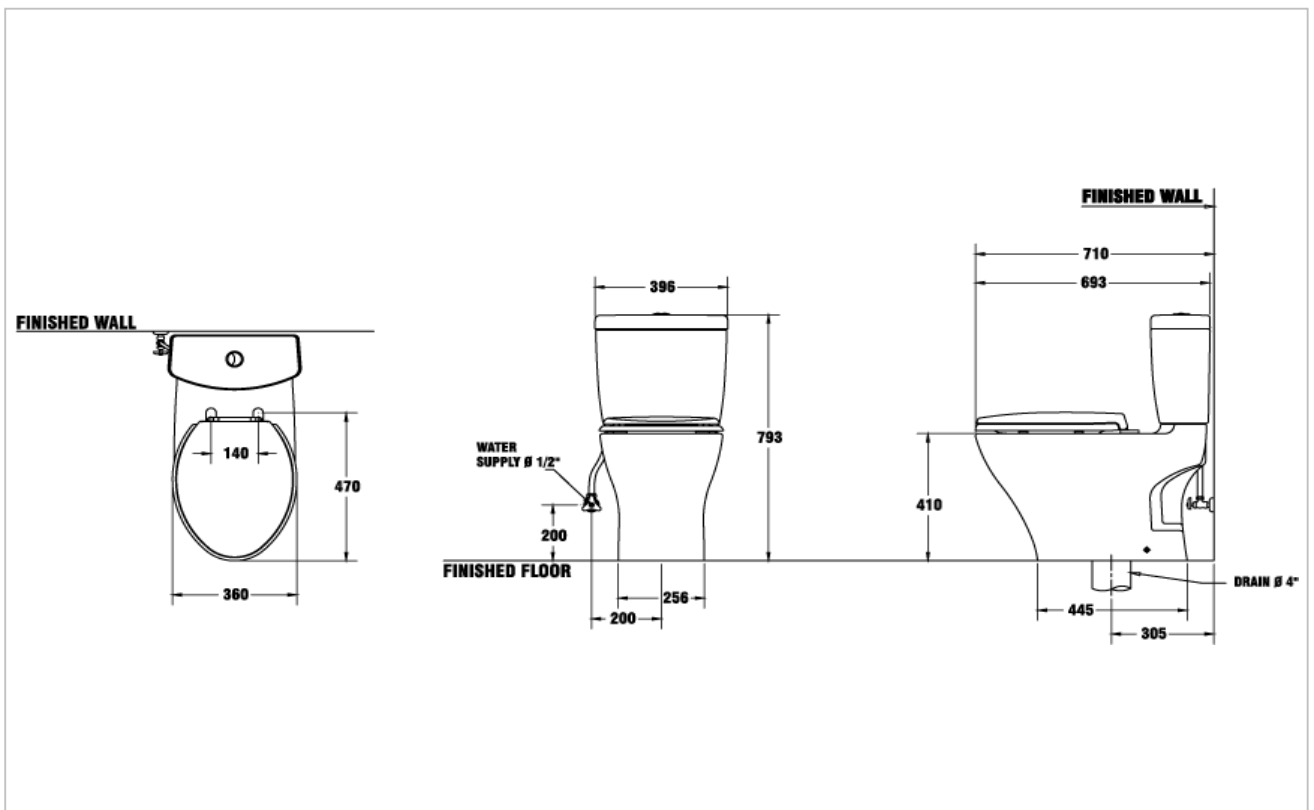

TOTO

TOILET

CST981V1

Close Coupled Toilet

Product Features

Close Coupled Toilet
Water Consumption : 6/3L
Bowl Shape : Elongated
Rough-in : 305 mm
Seat & Cover : TC385VS
Size : 395W x 693D x 793H mm

Suggestion Fittings & Parts