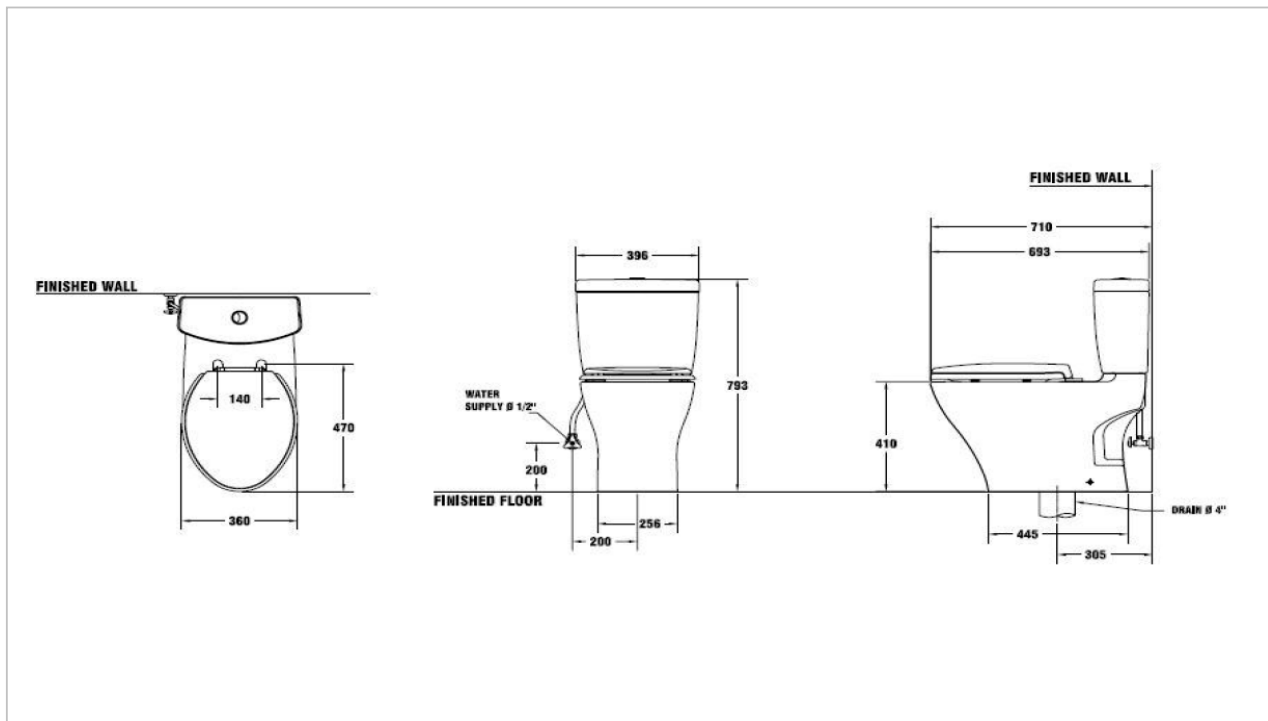

### Two Piece Toilet

#### Product Features

Flush System : Wash Down(3/6 L.)

Bowl Shape : Elongated

Seat & Cover : TC301 (Soft Close)