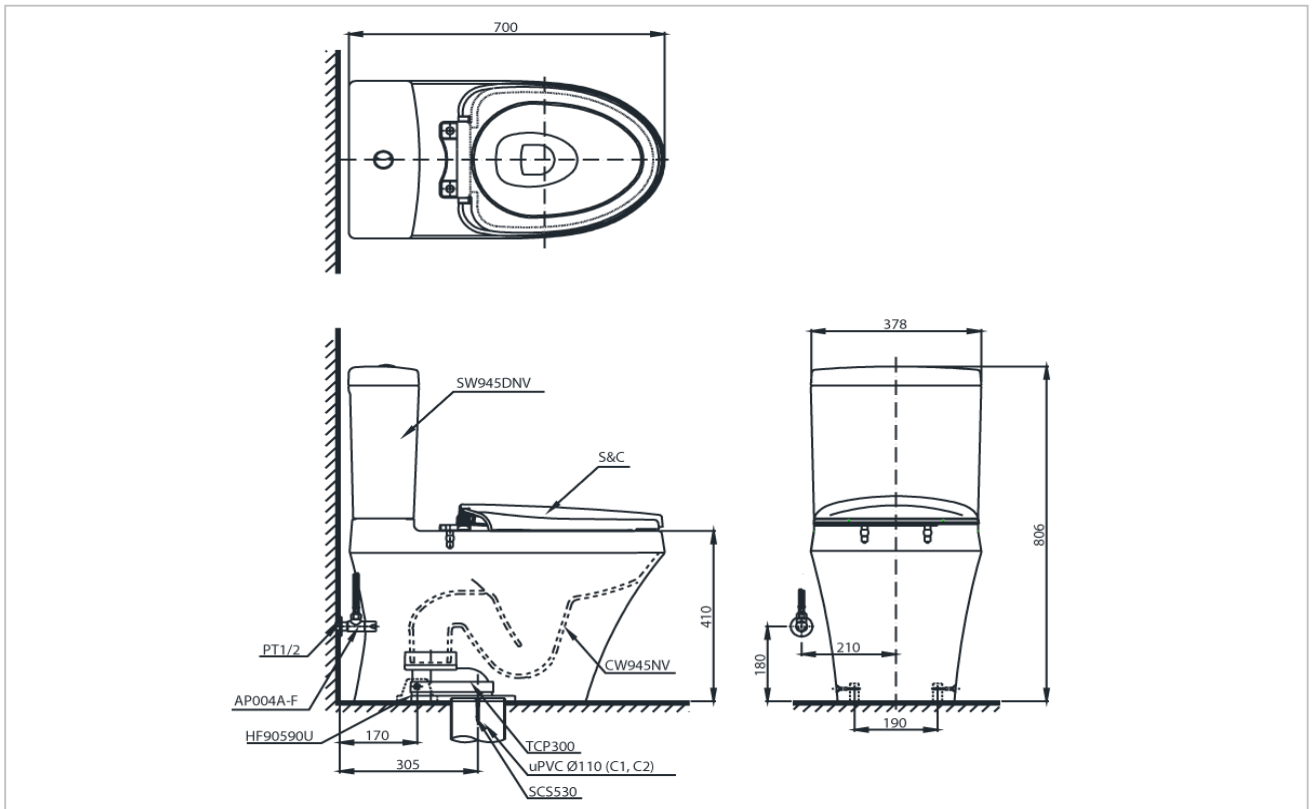

TOTO

TOILET

CST945 CST945P

Close Coupled Toilet

Product Features

Close Coupled Toilet
Flush System : Siphon (4.8/3L)
Bowl Shape : Elongated
Rough-in : 305 mm (S-Trap)
Seat & Cover : TC281SJ
Size : 396W x 690D x 809H mm
with CeFIONtect

CST945P

Rough-in : 180 mm (P-Trap)

TOTO
GREEN
CHALLENGE

Suggestion Fittings & Parts

Remark : We reserve the right to change some parts for suitability.

TOTO (THAILAND) CO.,LTD
Bangkok Office : G Tower Grand Rama 9,12th Floor, South Wing, 9 Rama IX Road,
Huaykwang Sub-district,Huaykwang District, Bangkok. 10310 Thailand
Tel : +(66)2-117-9520(AUTO) Fax : +(66)2-117-9527
th.toto.com