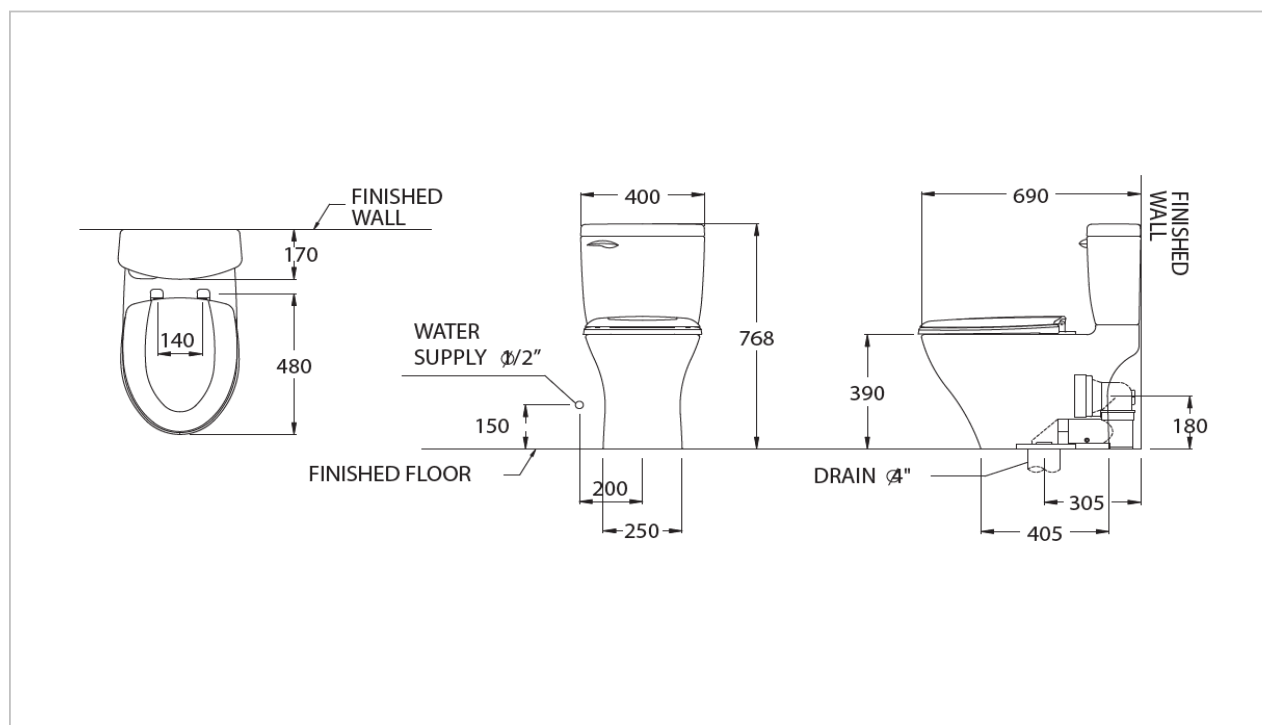

## CST941(SG)

*"European" Two Piece Toilet*

### Product Features

Flush System : Wash Down(6L)

Bowl Shape : Elongated

Rough-in : 305 mm