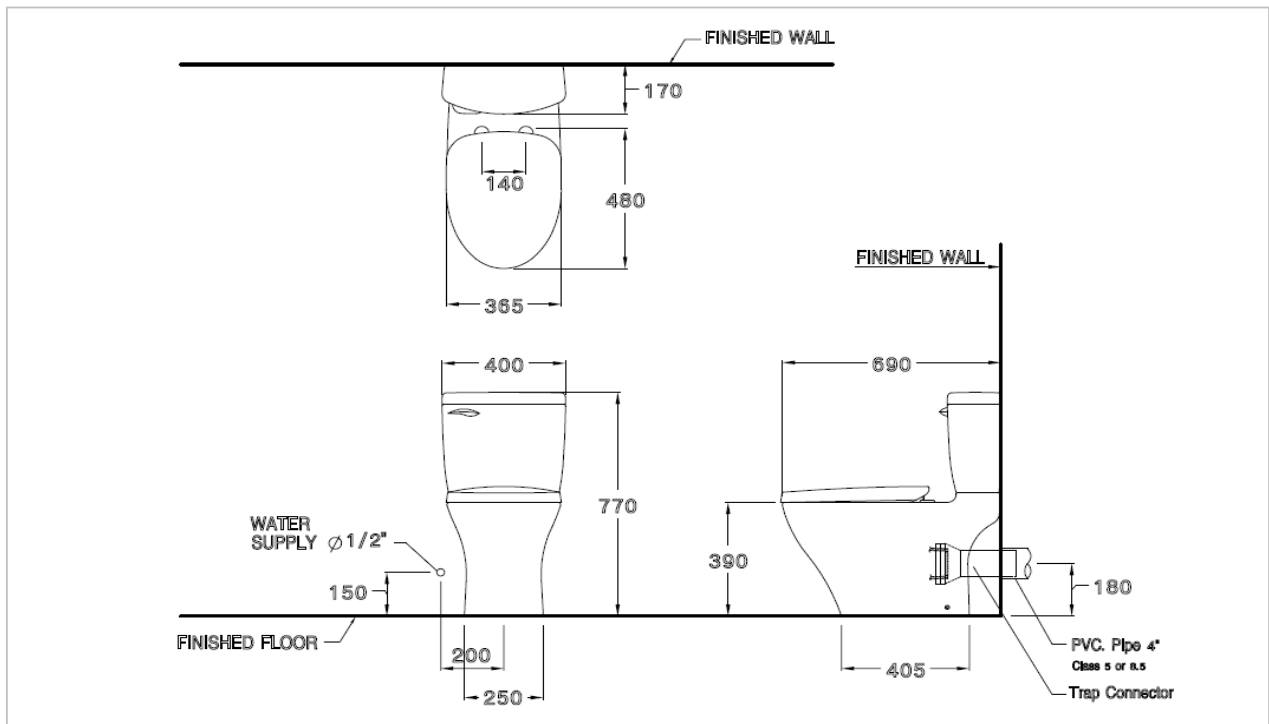

TOTO

TOILET

CST941(P)

"European" Two Piece Toilet

Product Features

Suggestion Fittings & Parts

Remark : We reserve the right to change some parts for suitability.

TOTO (THAILAND) CO.,LTD