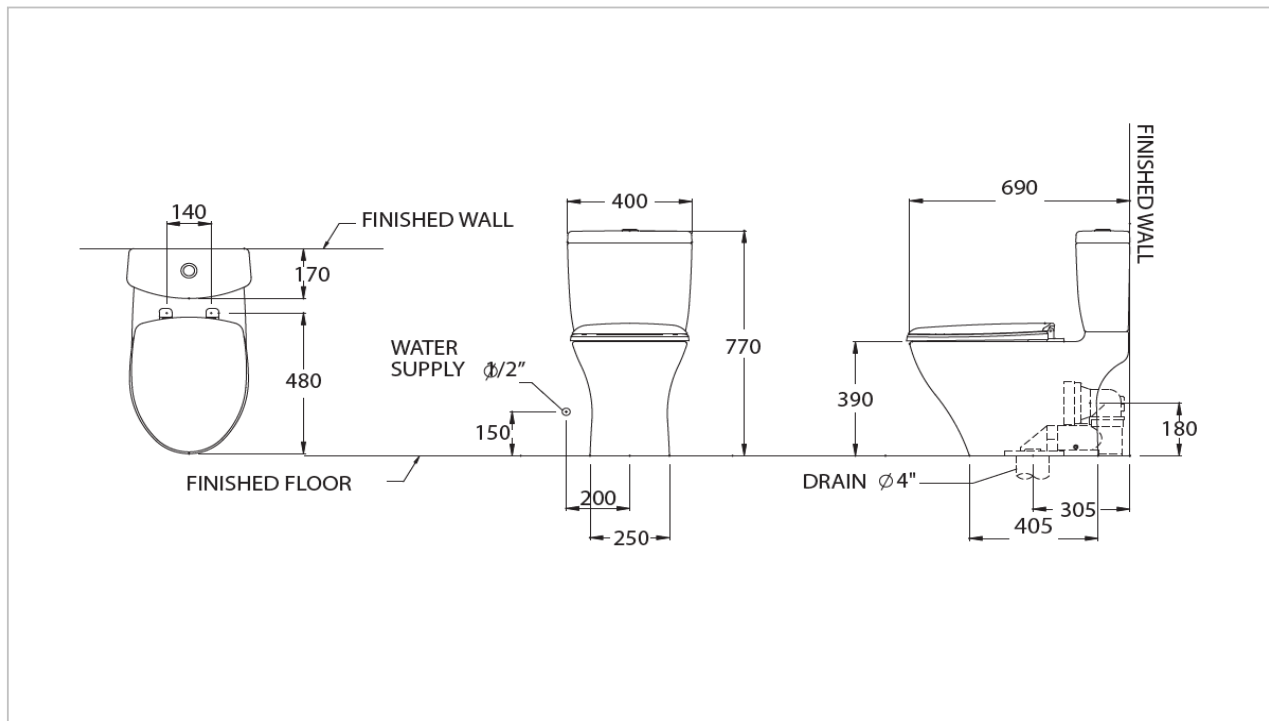

TOTO

TOILET

CST940

"European" Two Piece Toilet

Product Features

Dual Flush Two Piece Toilet
Flush System : Wash Down(6/3L)
Bowl Shape : Elongated
Rough-in : 305 mm

Suggestion Fittings & Parts

Remark : We reserve the right to change some parts for suitability.