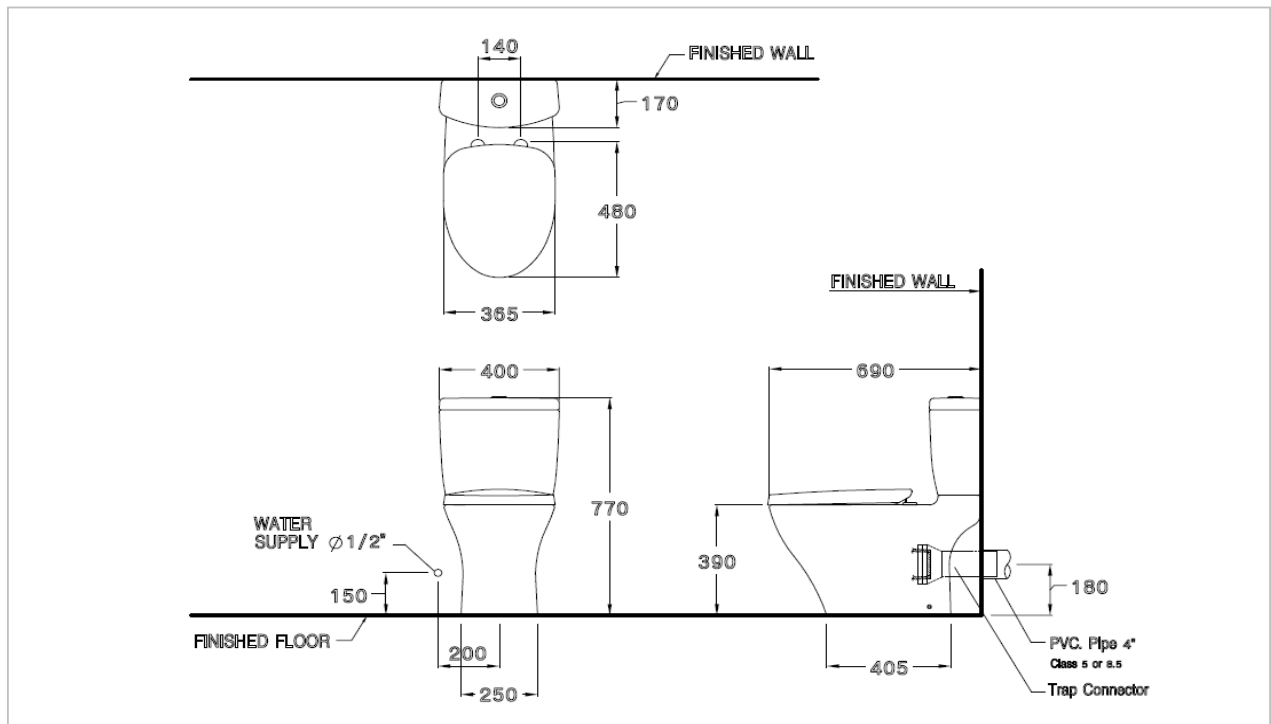

TOTO

TOILET

CST940(P)

"European" Two Piece Toilet

Product Features

Suggestion Fittings & Parts

Remark : We reserve the right to change some parts for suitability.

TOTO (THAILAND) CO.,LTD