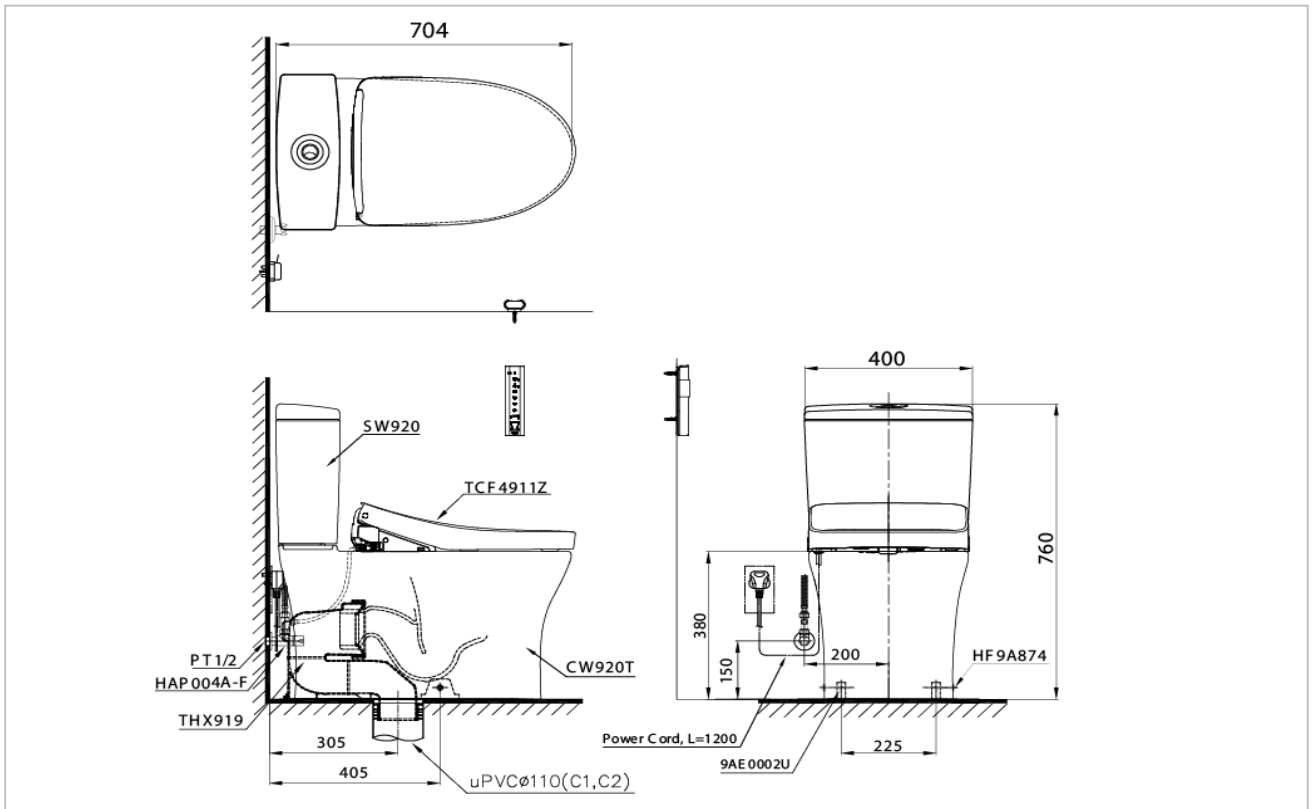

### Product Features

Close Coupled Toilet with WASHLET™  
 Flush system : TORNADO (4.5/3L)  
 Bowl Shape : Elongated  
 Rough-in : 305 mm  
 Seat & Cover : TCF4911Z  
 Size : 400W x 695D x 760H mm  
 with CEFIONTECT