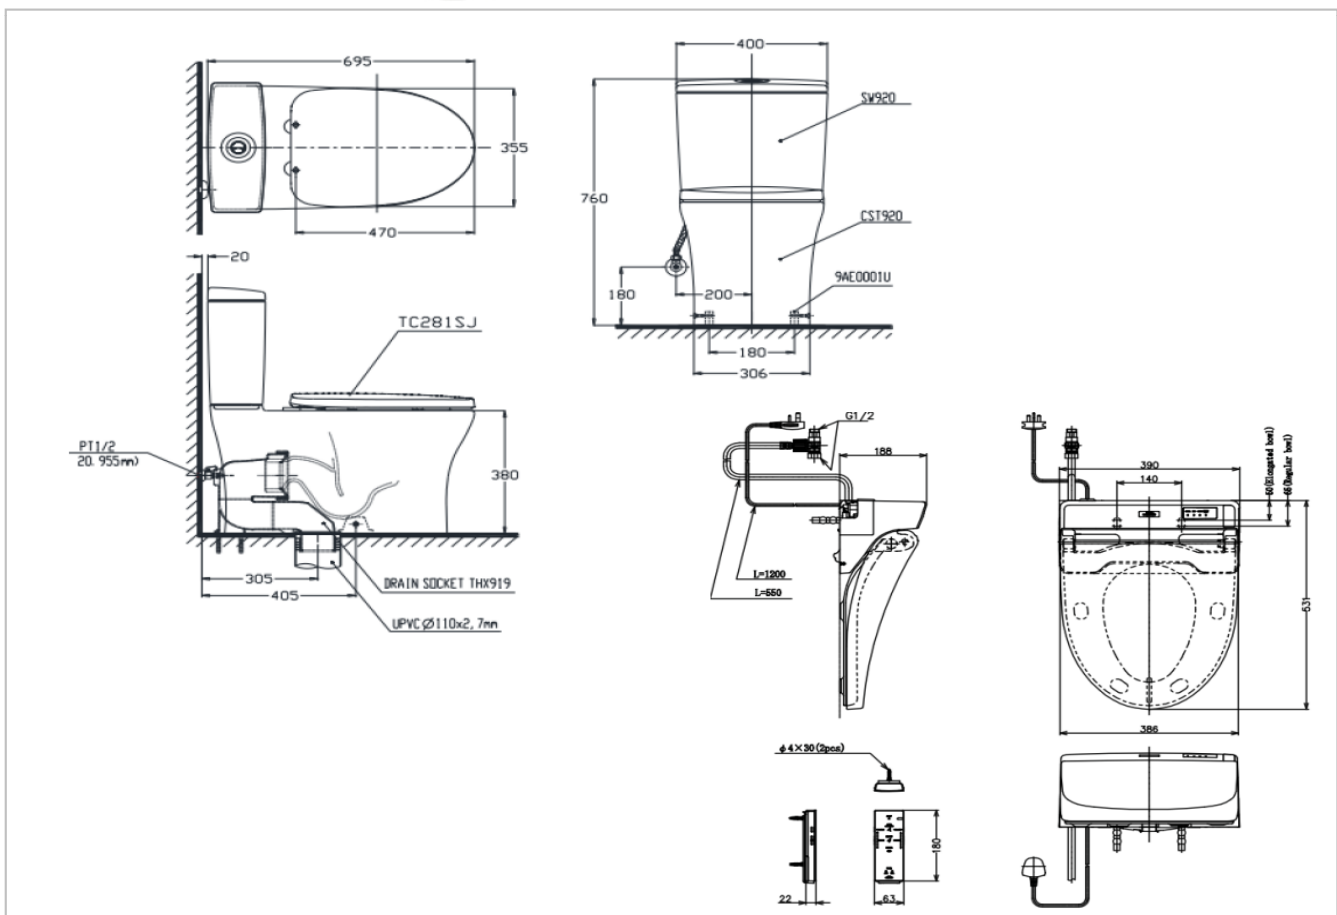

TOTO

TOILET

CST920W5

Two Piece Toilet With Washlet

Product Features

Close Coupled Toilet with Washlet

Flush system : Tornado (4.5/3L)

Bowl Shape : Elongated

Rough-in : 305 mm

Seat & Cover : TCF6531Z

Size : 355W x 695D x 760H mm

with CeFiONtect Coating

*Included Stop Valve and Flexible Hose

Suggestion Fittings & Parts

Remark : We reserve the right to change some parts for suitability.