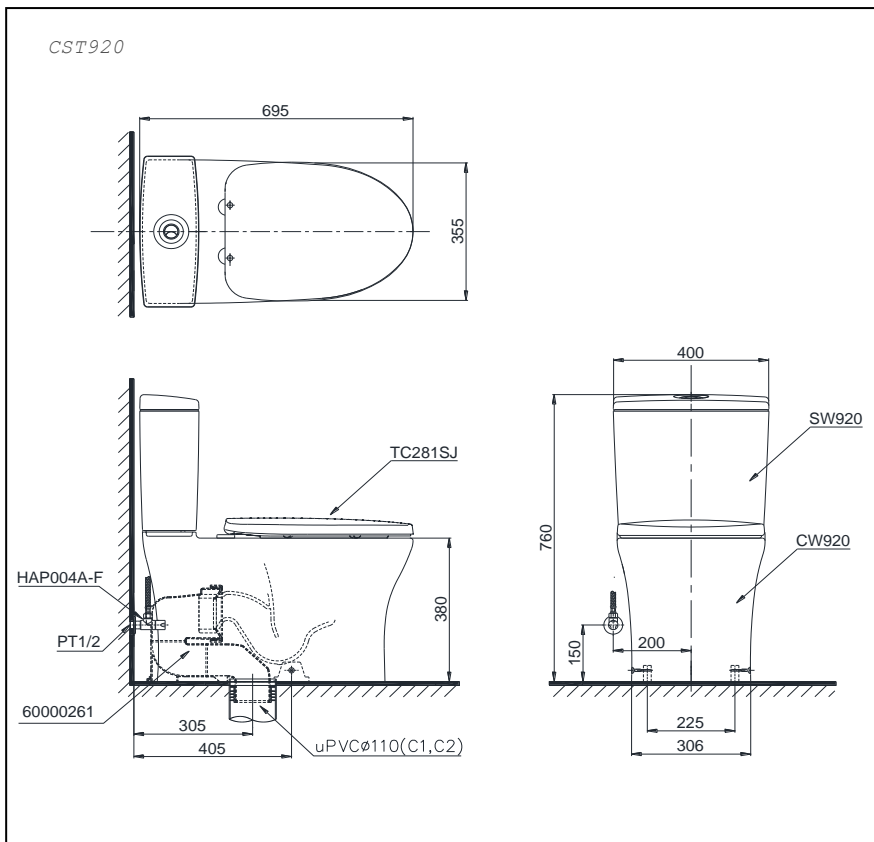

## Specifications

Flush System : Tornado  
 Water Use : 4.8/3.0 (L)  
 Bowl Shape : Elongated  
 Rough-in : 305 (mm)  
 Water Pressure : 0.05~0.70 (MPa)

**Close-coupled Toilet  
 With Soft-closing Seat & Cover**

## Drawing:

## Parts description

- **CST920**  
 Toilet bowl
  - **CW920**  
 Toilet Body
  - **60000169**  
 Face cap (9AE0002U)
  - **60000170**  
 Fixing Set (9AE0001U)
  - **HAP004A-F**  
 Stop Valve & Flexible Hose
  - **60000216**  
 Drain Socket (THX919)
- **SW920**  
 Toilet Tank
  - **SW920**  
 Tank Body
- **TC281SJ**  
 Soft-closing Seat & Cover