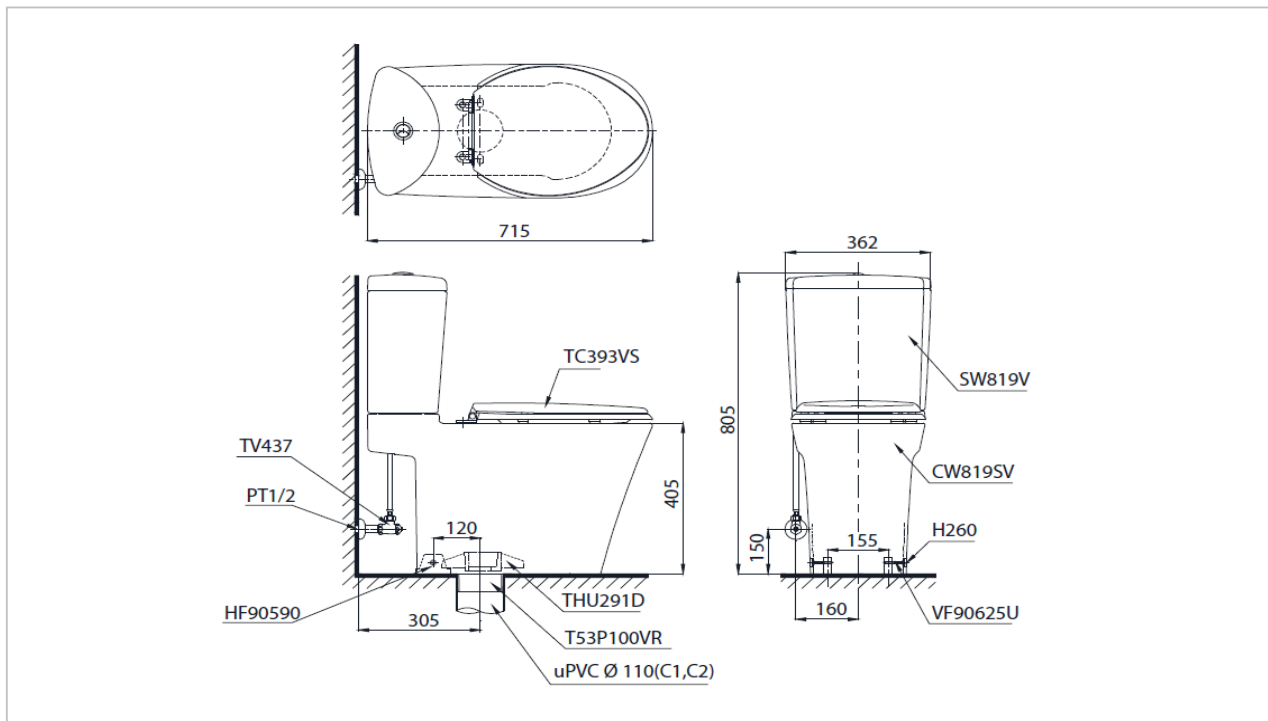

## CST819DRS

Two Piece Toilet

### Product Features

Flush System : Siphon, dual flush  
Water Use : 3 / 6 L.  
Bowl Shape : Elongated  
Rough-in : 305 mm