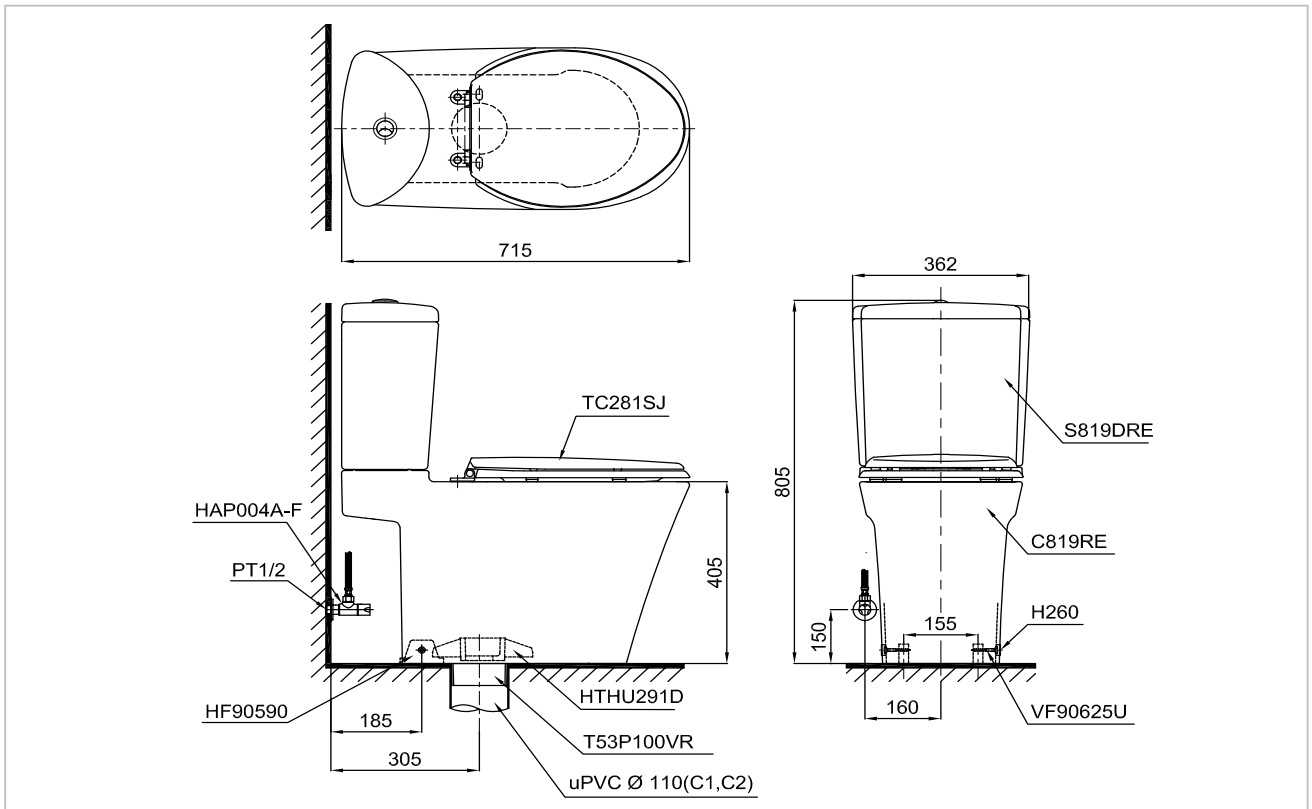

AVANTE

Product Features

- Close Coupled Toilet
- Flush System : Siphon-Jet (6/3L)
- Bowl Shape : Elongated
- Rough-in : 305 mm
- Seat & Cover : TC281SJ
- Size : 362W x 715D x 805H mm with CeFIONtect

Suggestion Fittings & Parts