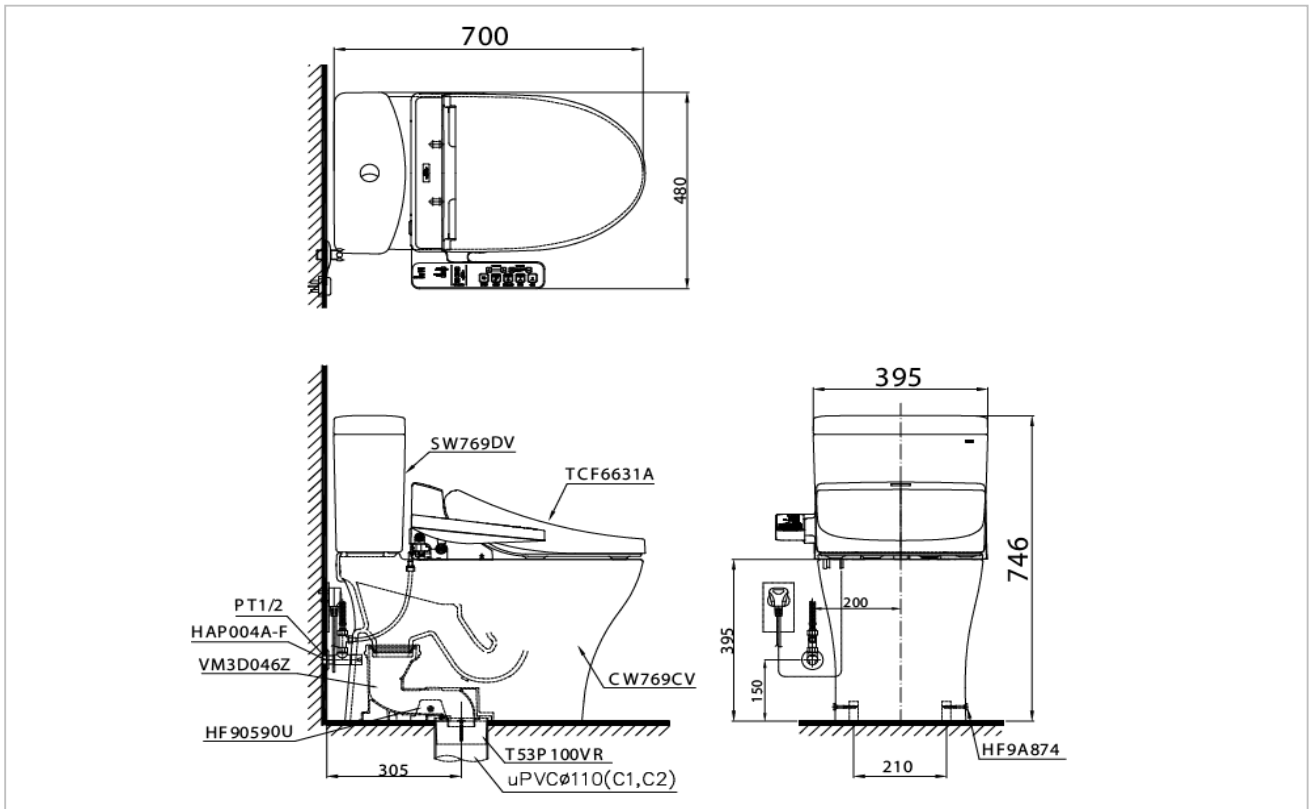

Suggestion Fittings & Parts

Remark : We reserve the right to change some parts for suitability.

TOTO (THAILAND) CO.,LTD
Bangkok Office : G Tower Grand Rama 9,12th Floor, South Wing, 9 Rama IX Road,
Huaykwang Sub-district,Huaykwang District, Bangkok. 10310 Thailand
Tel : +(66)2-117-9520(AUTO) Fax : +(66)2-117-9527
th.toto.com