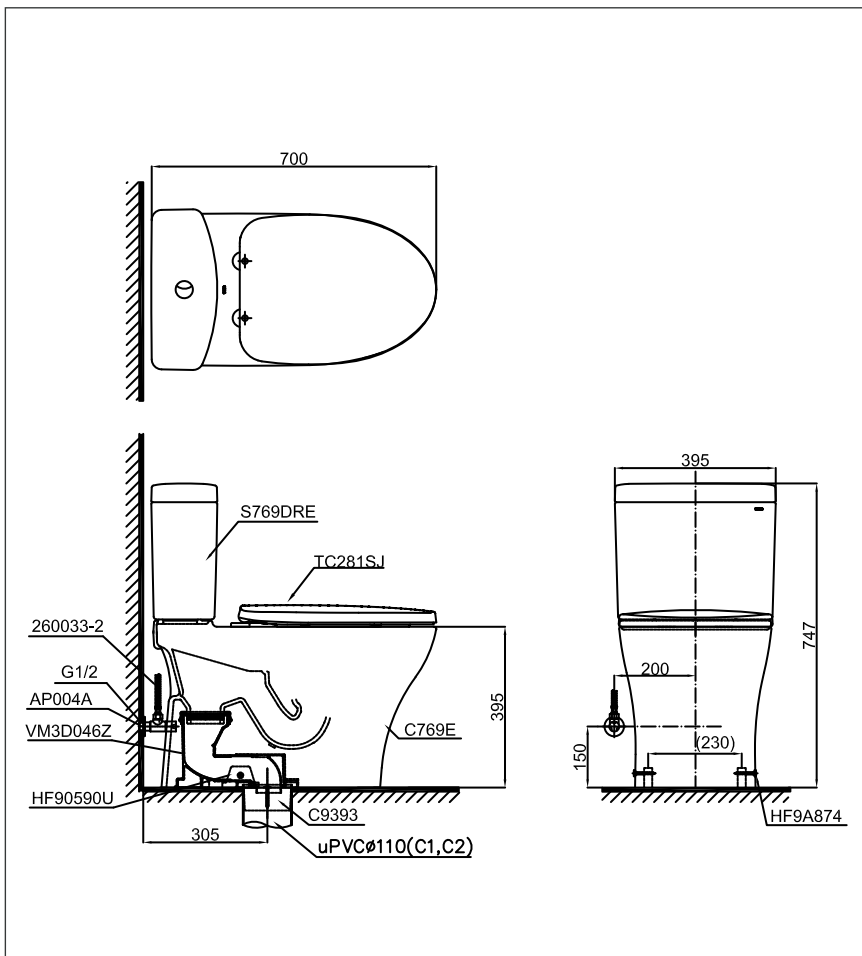

Close Coupled Toilets

Features

- Modern & luxury design
- Stain Resistant, Easy-to-clean Surface with CEFIONTECT Technology
- TORNADO Flush System, WATER SAVING (4.5 / 3 L)
- Fully skirted styling with a concealed trapway for easy cleaning

Specifications

- Flush System : TORNADO
 Bowl Shape : Elongated
 Water Use : 4.5 / 3 L
 Rough-in : 305 mm
 Seat&Cover : TC281SJ
 Size : 395 x 700 x 747 mm

with CEFIONTECT

Please consult a TOTO representative for details