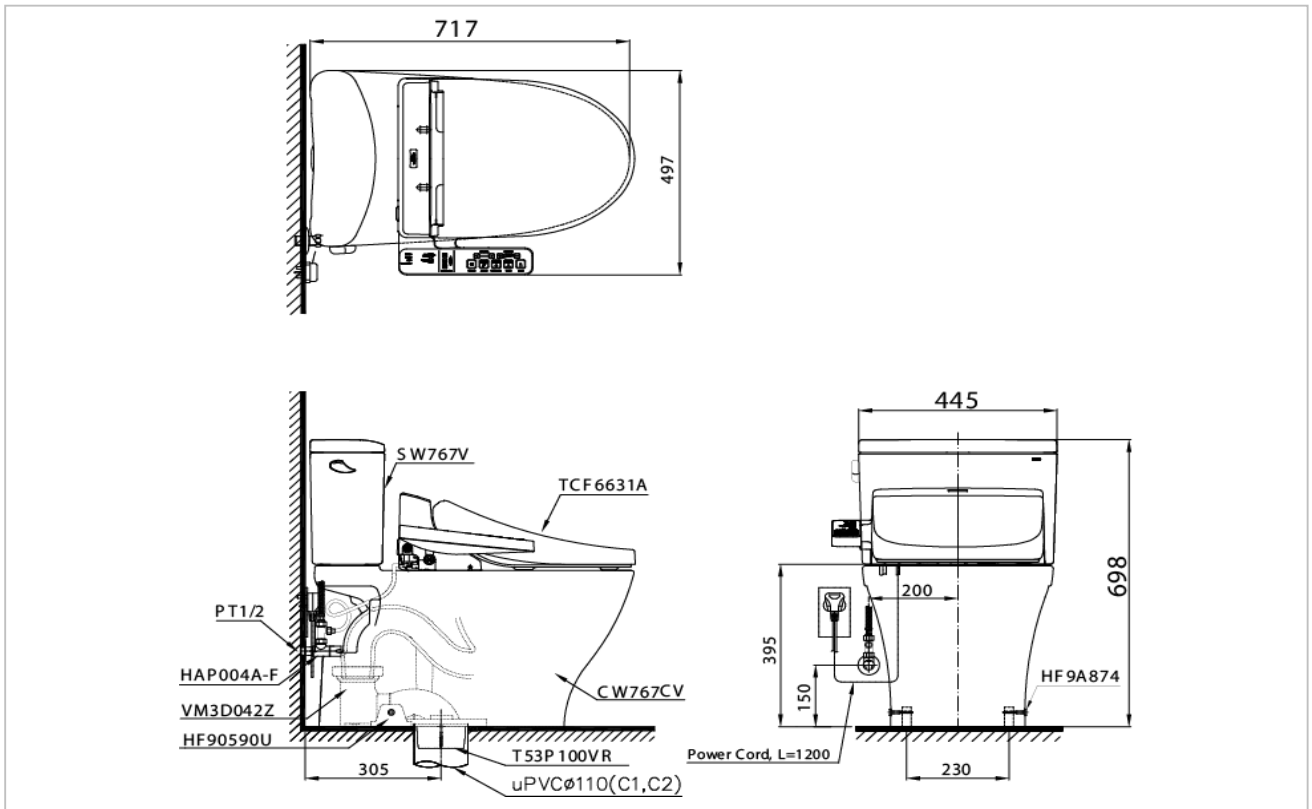

TOTO

TOILET

CST767UW4

WASHLET™

Product Features

Close Coupled Toilet with WASHLET™

Flush system : TORNADO Siphon-Jet (4.8L)

Bowl Shape : Elongated

Rough-in : 305 mm

Seat & Cover : TCF6631A

Size : 445W x 717D x 698H mm

with CEFIONTECT

*Included Stop Valve, Flexible Hose and Floor Flange

Suggestion Fittings & Parts

Remark : We reserve the right to change some parts for suitability.