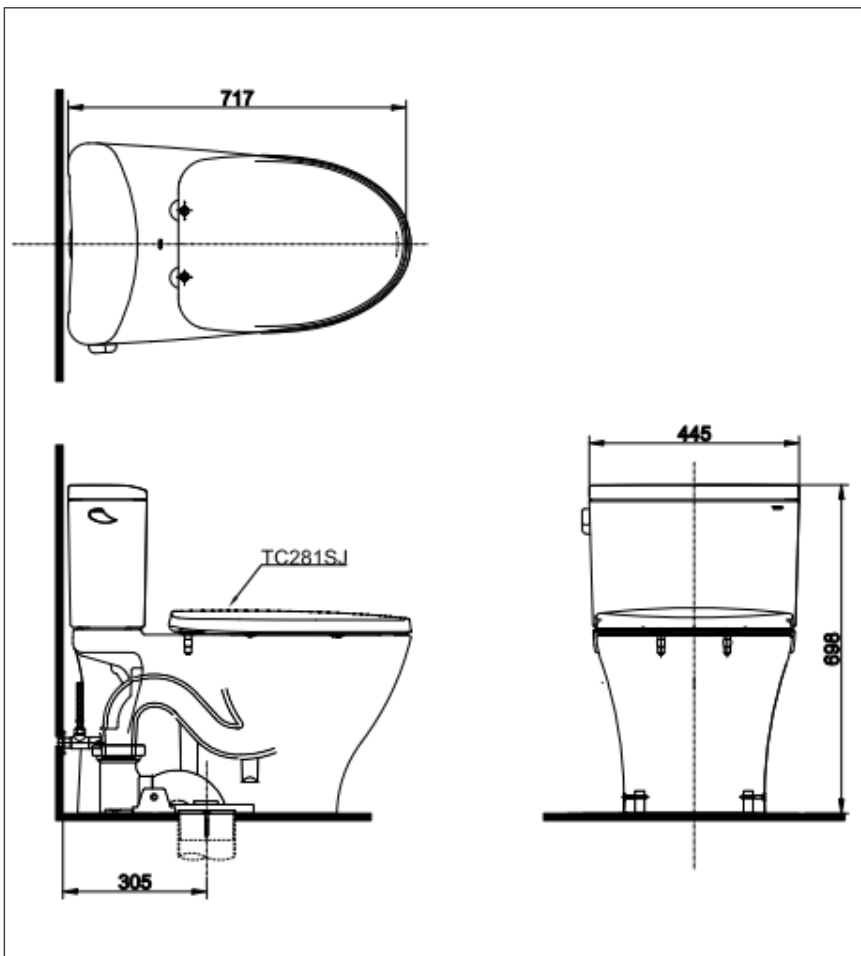

Close Coupled Toilets

Features

- Modern & luxury design
- Stain Resistant, Easy-to-clean Surface with CEFIONTECT Technology
- TORNADO Siphon-Jet Flush System, WATER SAVING (4.8L)
- Fully skirted styling with a concealed trapway for easy cleaning

Specifications

Flush System : TORNADO Siphon-Jet
 Bowl Shape : Elongated
 Water Use : 4.8L
 Rough-in : 305 mm
 Seat&Cover : TC281SJ
 Size : 445 x 717 x 698 mm

with CEFIONTECT

Please consult a TOTO representative for details