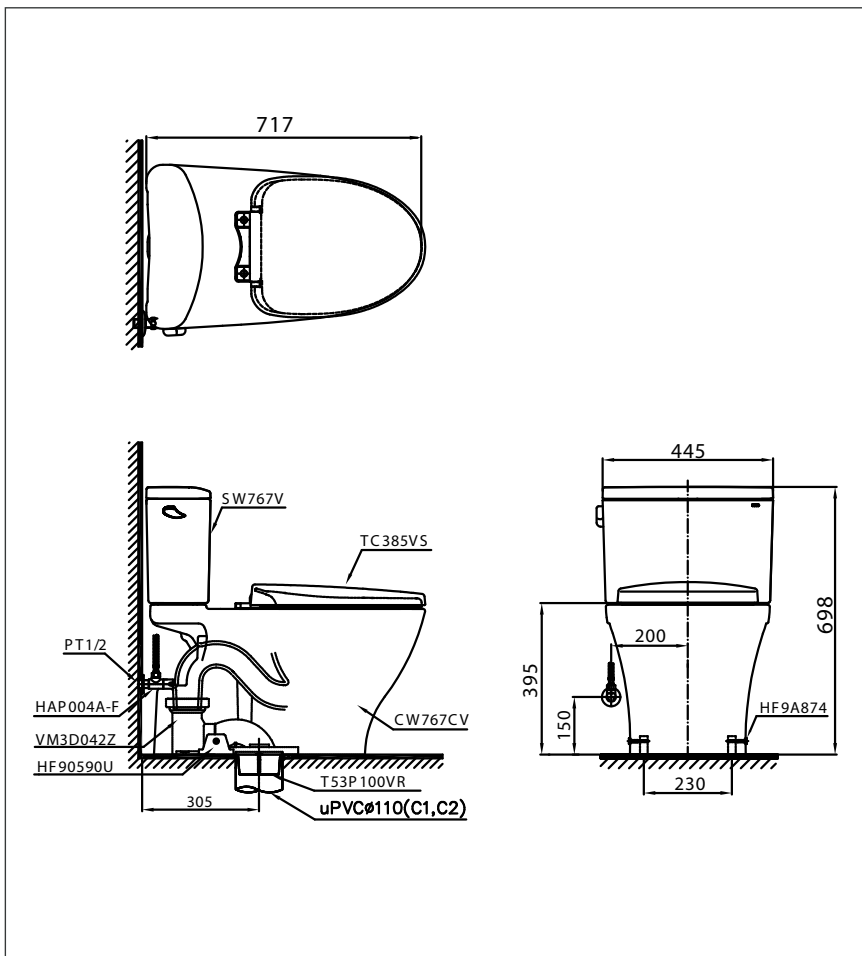

### Close Coupled Toilets

## Features

- Modern & luxury design
- Stain Resistant, Easy-to-clean Surface with CEFIONTECT Technology
- TORNADO Siphon-Jet Flush System, WATER SAVING (4.8L)
- Fully skirted styling with a concealed trapway for easy cleaning

## Specifications

- Flush System : TORNADO Siphon-Jet  
 Bowl Shape : Elongated  
 Water Use : 4.8L  
 Rough-in : 305 mm  
 Seat&Cover : TC385VS  
 Size : 445 x 717 x 698 mm

with CEFIONTECT

Please consult a TOTO representative for details