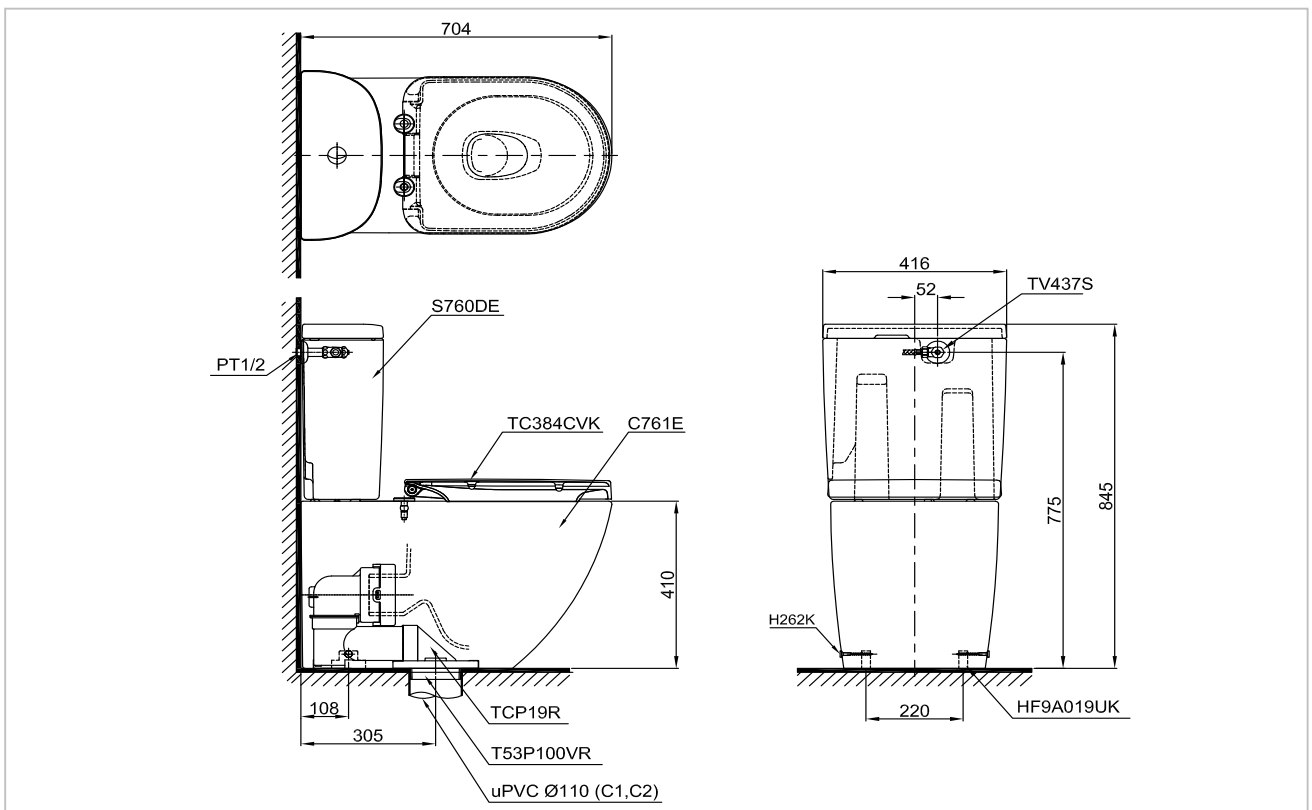

Suggestion Fittings & Parts

Remark : We reserve the right to change some parts for suitability.

TOTO (THAILAND) CO.,LTD
Bangkok Office : G Tower Grand Rama 9,12th Floor, South Wing, 9 Rama IX Road,
Huaykwang Sub-district,Huaykwang District, Bangkok. 10310 Thailand
Tel : +(66)2-117-9520(AUTO) Fax : +(66)2-117-9527
th.toto.com