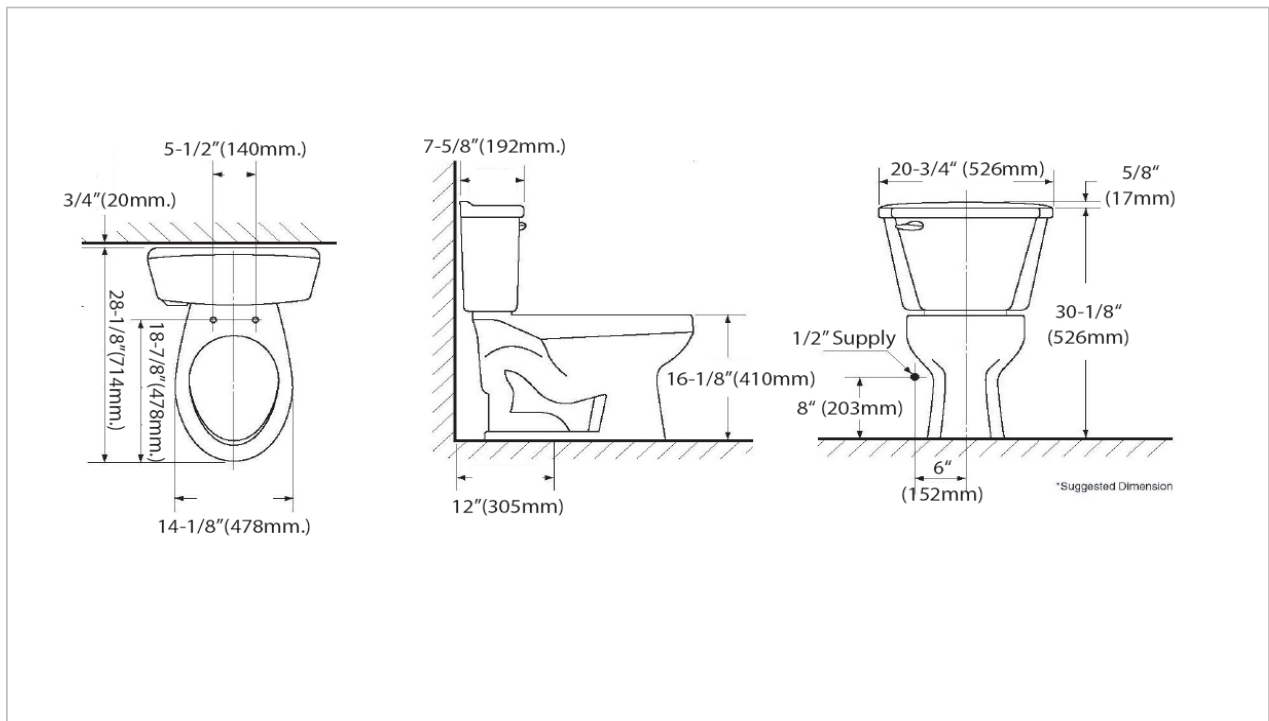

## CST734(SA)

"DALTON E" Two Piece Toilet

### Product Features

**CST734(SA) With Washlet SA**

Flush System : Siphon-Jet(6L)

Bowl Shape : Elongated

Rough-in : 305 mm