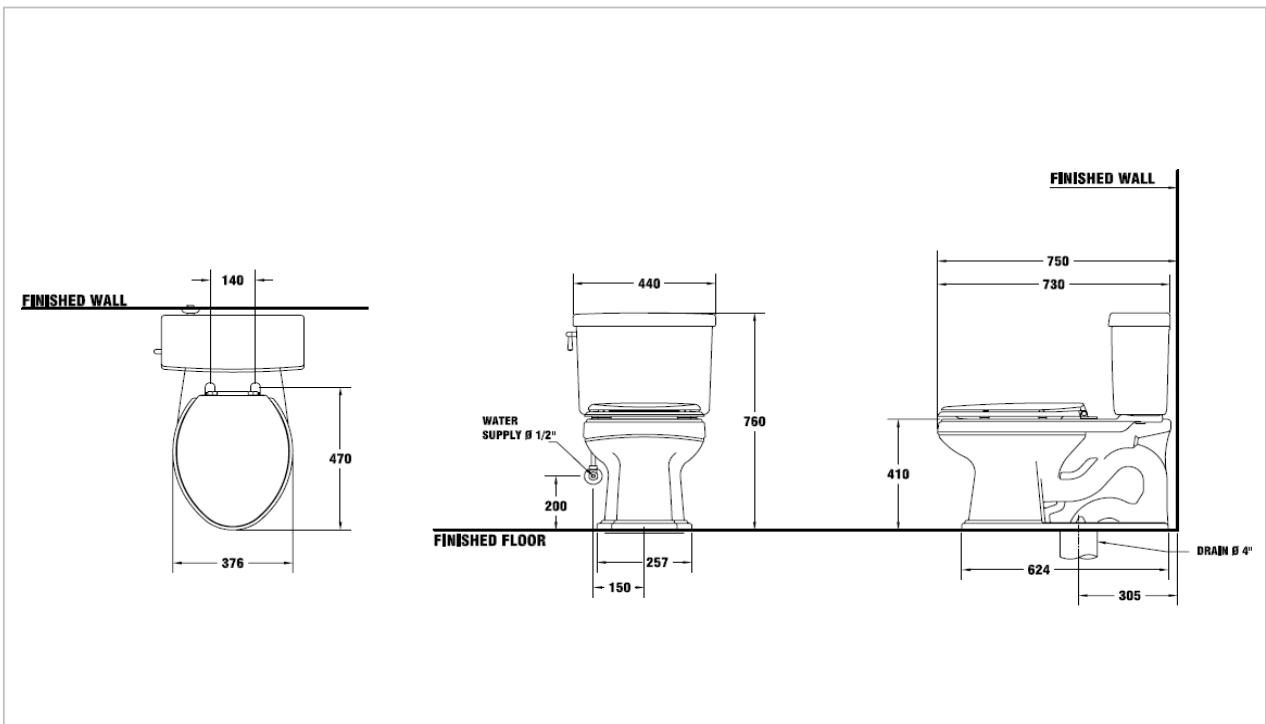

TOTO

TOILET

CST424

Two Piece Toilet

Product Features

Flush System : G-Max 4.8 L
Bowl Shape : Elongated
seat&cover : TC301

Suggestion Fittings & Parts

Remark : We reserve the right to change some parts for suitability.