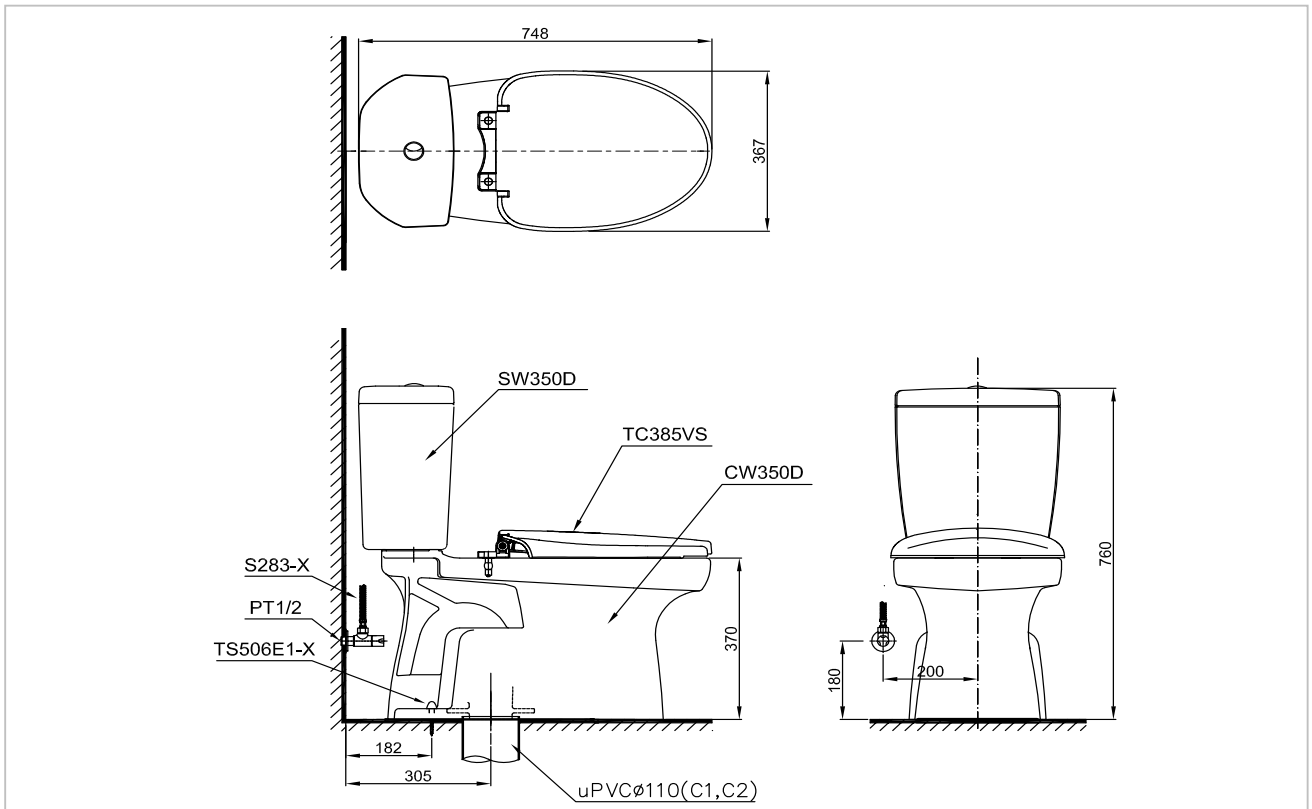

Suggestion Fittings & Parts

Remark : We reserve the right to change some parts for suitability.

TOTO (THAILAND) CO.,LTD
Bangkok Office : G Tower Grand Rama 9,12th Floor, South Wing, 9 Rama IX Road,
Huaykwang Sub-district,Huaykwang District, Bangkok. 10310 Thailand
Tel : +(66)2-117-9520(AUTO) Fax : +(66)2-117-9527
th.toto.com