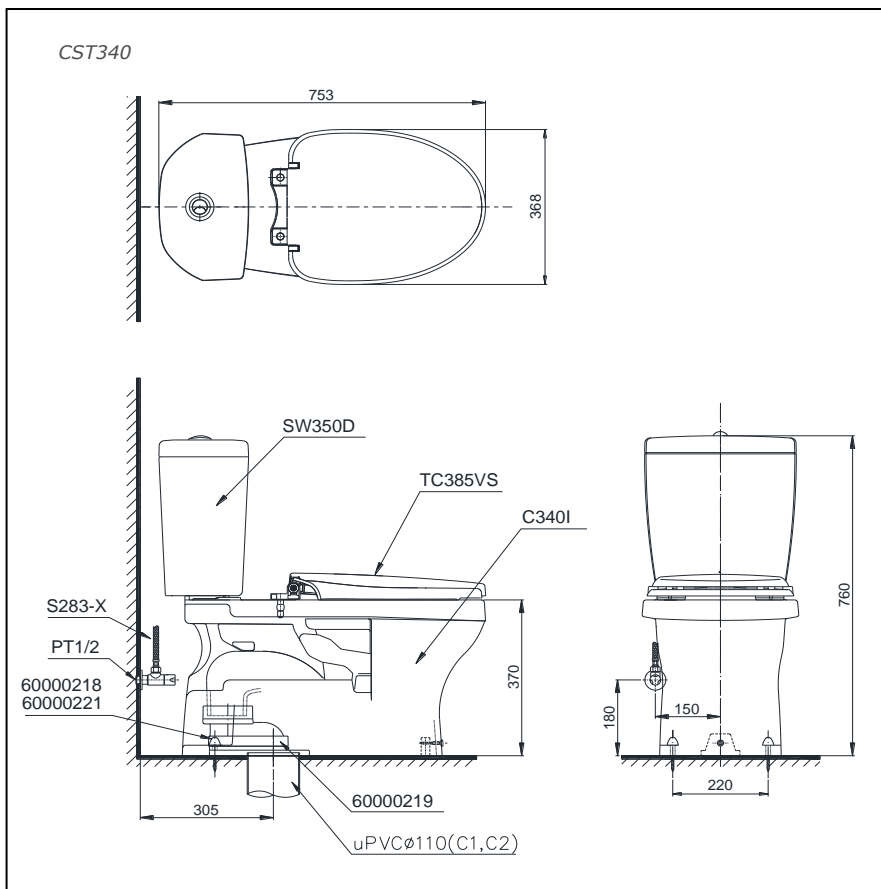

Item number: **CST340**

**Close-coupled Toilet
With Soft-closing Seat & Cover**

Drawing:

Features

- Stylish design, high profile Close coupled toilet
- Tornado flush for powerful flushing Effect with less amount of water
- Rimless bowl design ensures easy cleaning and ultimate hygiene
- CeFiONtect technology: super smooth, ion barrier glazing for a clean toilet bowl
- Dual flush system

Specifications

Flush System : Tornado , dual flush
 Water Use : 4.8/3.0 (L)
 Bowl Shape : Elongated
 Rough-in : 305 (mm)
 Water Pressure : 0.05~0.70 (MPa)

Parts description

- **CST340**
Toilet bowl
 - **C340I**
Toilet Body
 - **60000169**
Face cap (9AE0002U)
 - **60000170**
Fixing Set (9AE0001U)
 - **S283-X**
Flexible Hose
 - **60000219**
Drain socket (HTCP300)
 - **60000218**
Screw (SCS300)
 - **60000221**
Cover cap (T53S#W)
- **SW350D**
Toilet Tank
 - **SW350D**
Tank Body
- **TC385VS**
Soft-closing Seat & Cover