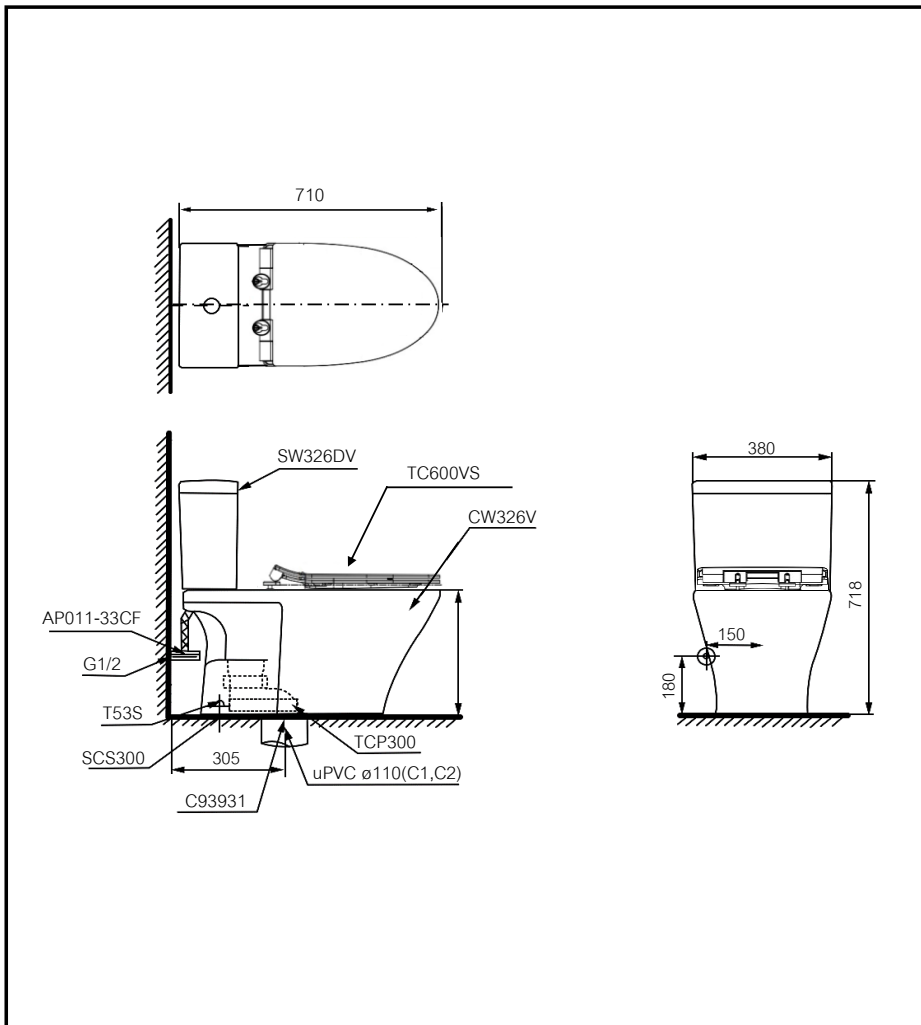

Close Coupled Toilet

CST326UV10

Features

- TORNADO FLUSH for powerful flushing effect with less amount of water
- CEFIONTECT Technology: super smooth, ion barrier glazing for a clean toilet bowl
- WATER SAVING structure
- RIMLESS bowl ensures easy cleaning and ultimate hygiene

Specifications

Flush System	: TORNADO
Water Use	: 4.5/3 L
Rough-in	: 305 mm
Bowl Shape	: Elongated
Size	: 380W x 710D x 718H mm

Parts description

CW326V

Toilet Body

SW326DV

Tank Body

TC600VS