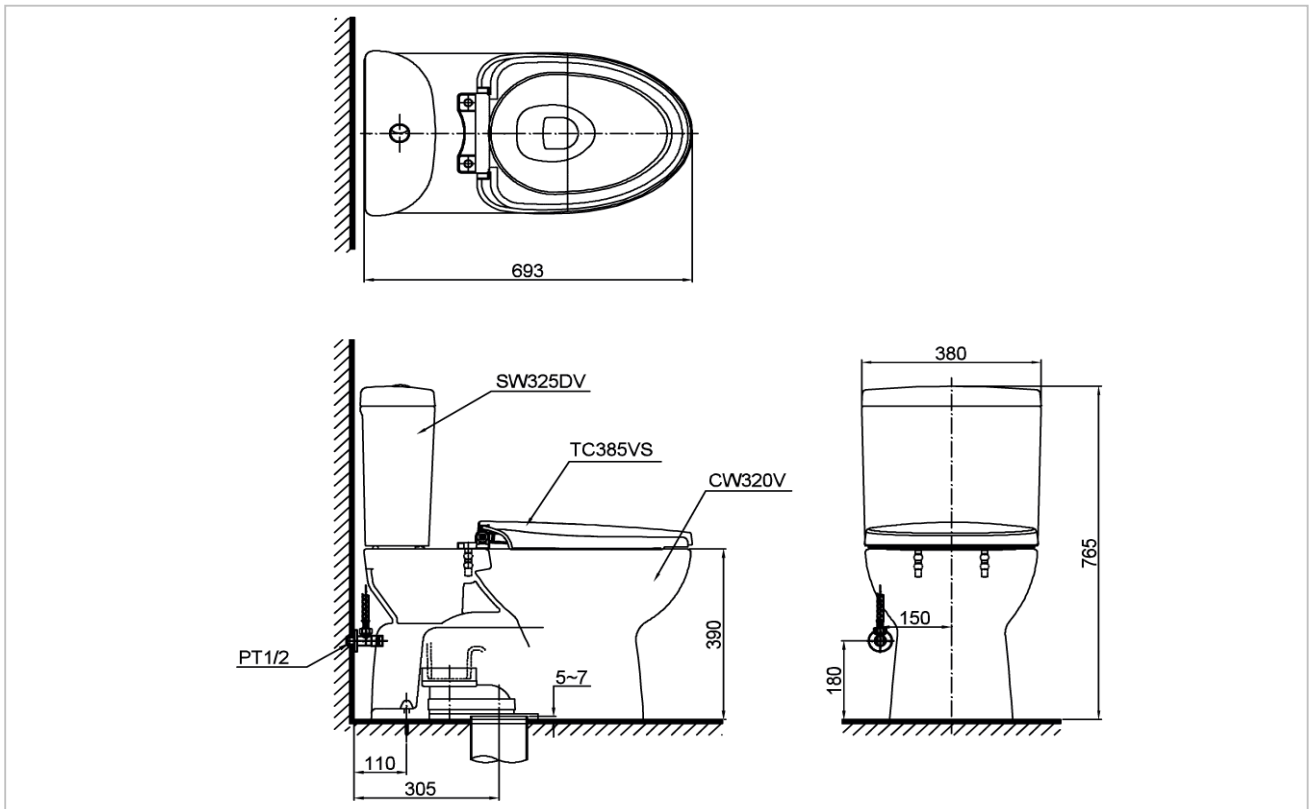

### Product Features

Close Coupled Toilet  
Water Consumption : 4.8/3L  
Bowl Shape : Elongated  
Rough-in : 305 mm  
Seat & Cover : TC385VS  
Size : 380W x 693D x 765H mm  
with CeFIONtect

TOTO  
GREEN  
CHALLENGE