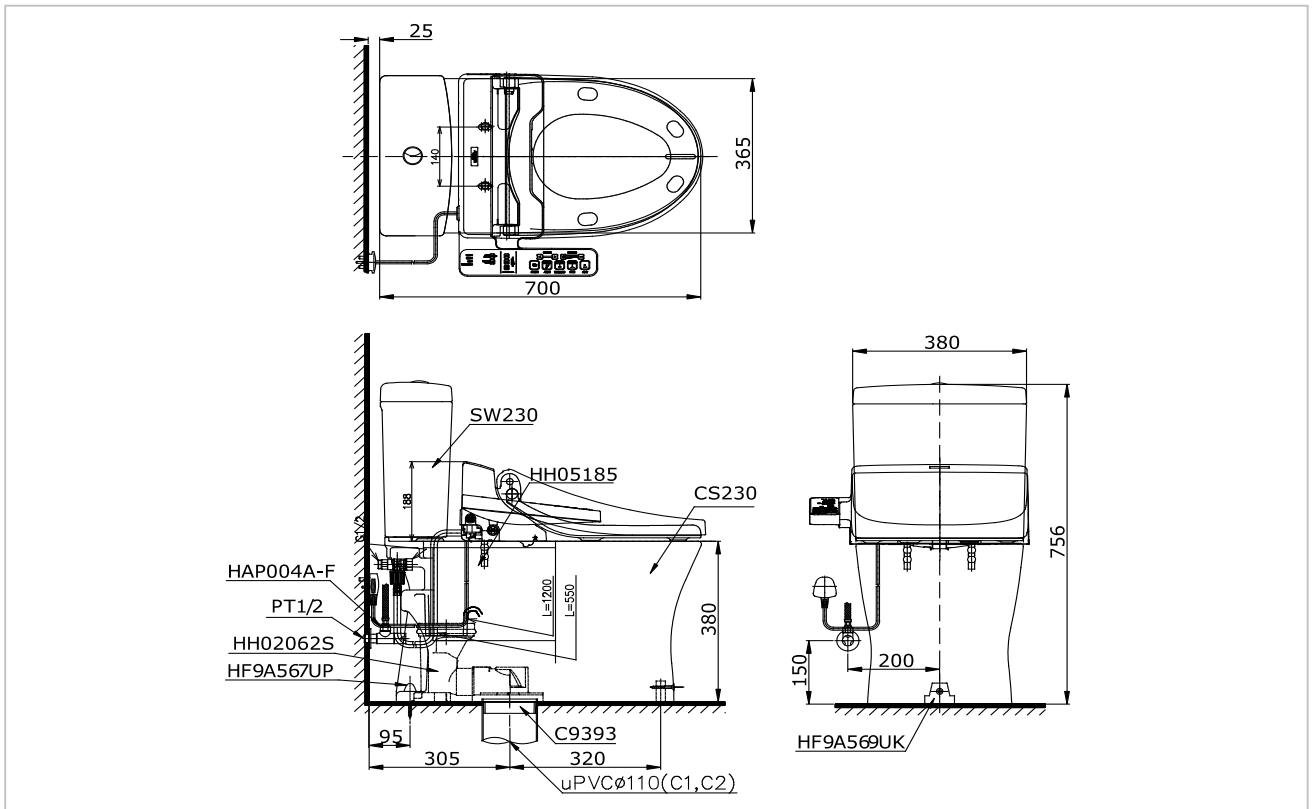

TOTO

TOILET

CST231T+TCF6631A (CST231W4)

Washlet

Product Features

Close Coupled Toilet

Flush system : Tornado (4.8/3L)

Bowl Shape : Elongated

Rough-in : 305 mm (S-Trap)

Size : 380W x 700D x 756H mm
with CeFiONtect

Seat & Cover : TCF6631A

TCF6631A

Multi-Function Washlet

Seat & Cover (220V)

Suggestion Fittings & Parts

Remark : We reserve the right to change some parts for suitability.