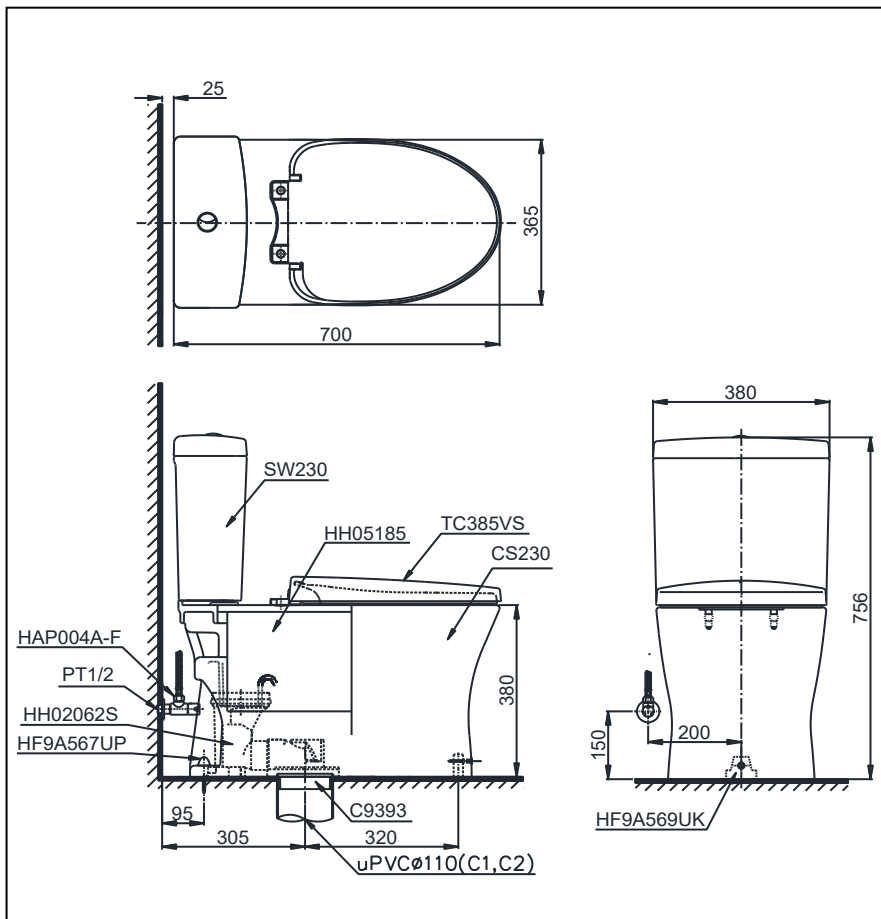

Item number: **CST231**

Close-coupled Toilet
With Soft-closing Seat & Cover

Drawing:

Features

- Stylish design ,high profile Close coupled toilet
- Tornado flush for powerful flushing Effect with less amount of water
- Rimless bowl design ensures easy cleaning and ultimate hygiene
- CeFiONtect technology: super smooth, ion barrier glazing for a clean toilet bowl
- Dual flush system

Specifications

Flush System	: Tornado , dual flush
Water Use	: 4.8/3.0 (L)
Bowl Shape	: Elongated
Rough -in	: 305 (mm)
Water Pressure	: 0.05~0.70 (MPa)
Size	: 380Wx700Dx756 H(mm)

Parts description

- CST231
 - Toilet bowl
 - C S230 Toilet Body
 - HAP004A -F Toilet Body
 - Stop v alve & Flexible hose
 - HH02062S Drain socket
 - C9393 Floor Flange
 - HF9A569UK Fixing set
 - HF9A567UP Screw & Cover cap
 - HH05185, HH05186 Side cover (L, R)
- SW230 Toilet Tank
 - SW230 Tank Body
- TC385VS Soft-closing Seat & Cover