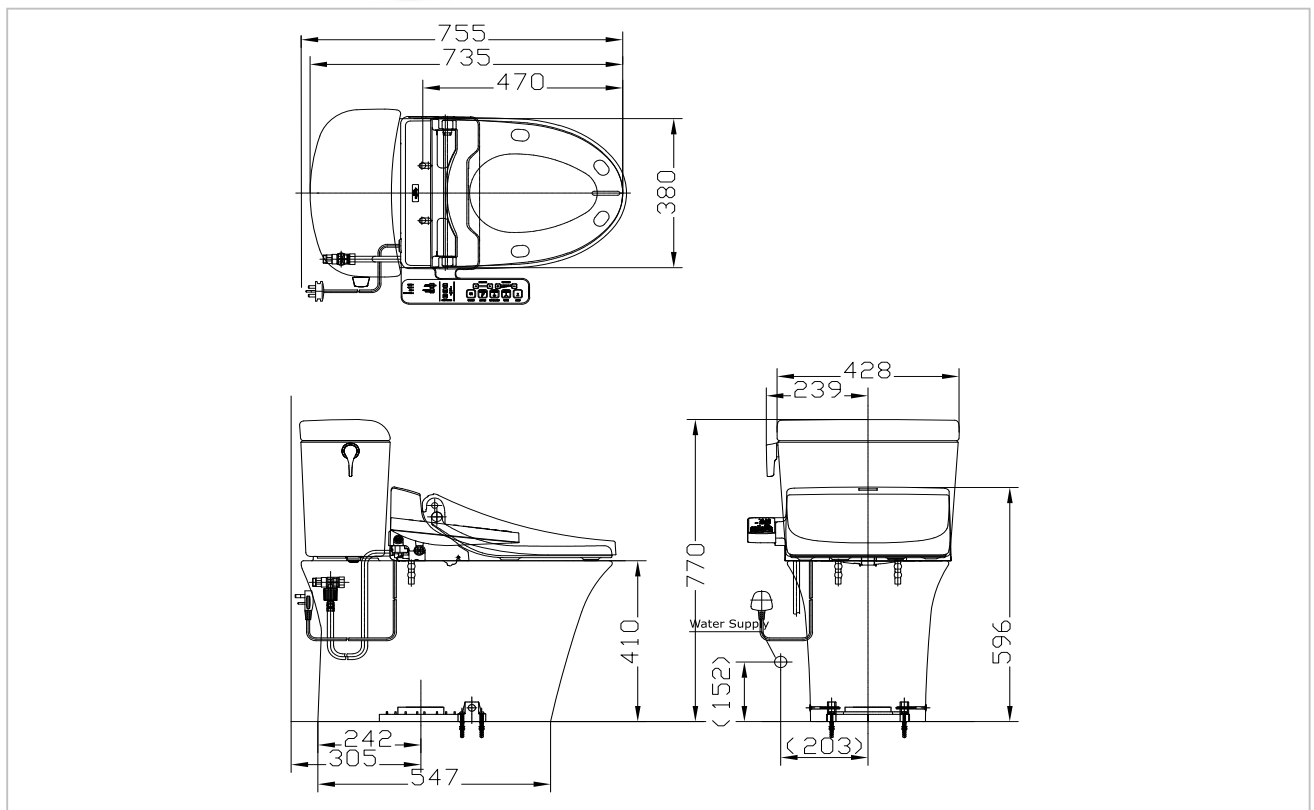

TOTO

TOILET

CST190T+TCF6631A

Washlet

Product Features

Close Coupled Toilet
Flush system : Tornado (4.8/3L)
Bowl Shape : Elongated
Rough-in : 305 mm
Size : 428W x 735D x 770H mm
with CeFiONtect

Seat & Cover : TCF6631A

TCF6631A

Multi-Function Washlet
Seat & Cover (220V)

Suggestion Fittings & Parts

Remark : We reserve the right to change some parts for suitability.

TOTO (THAILAND) CO.,LTD
Bangkok Office : G Tower Grand Rama 9,12th Floor, South Wing, 9 Rama IX Road,
Huaykwang Sub-district,Huaykwang District, Bangkok. 10310 Thailand
Tel : +(66)2-117-9520(AUTO) Fax : +(66)2-117-9527
th.toto.com