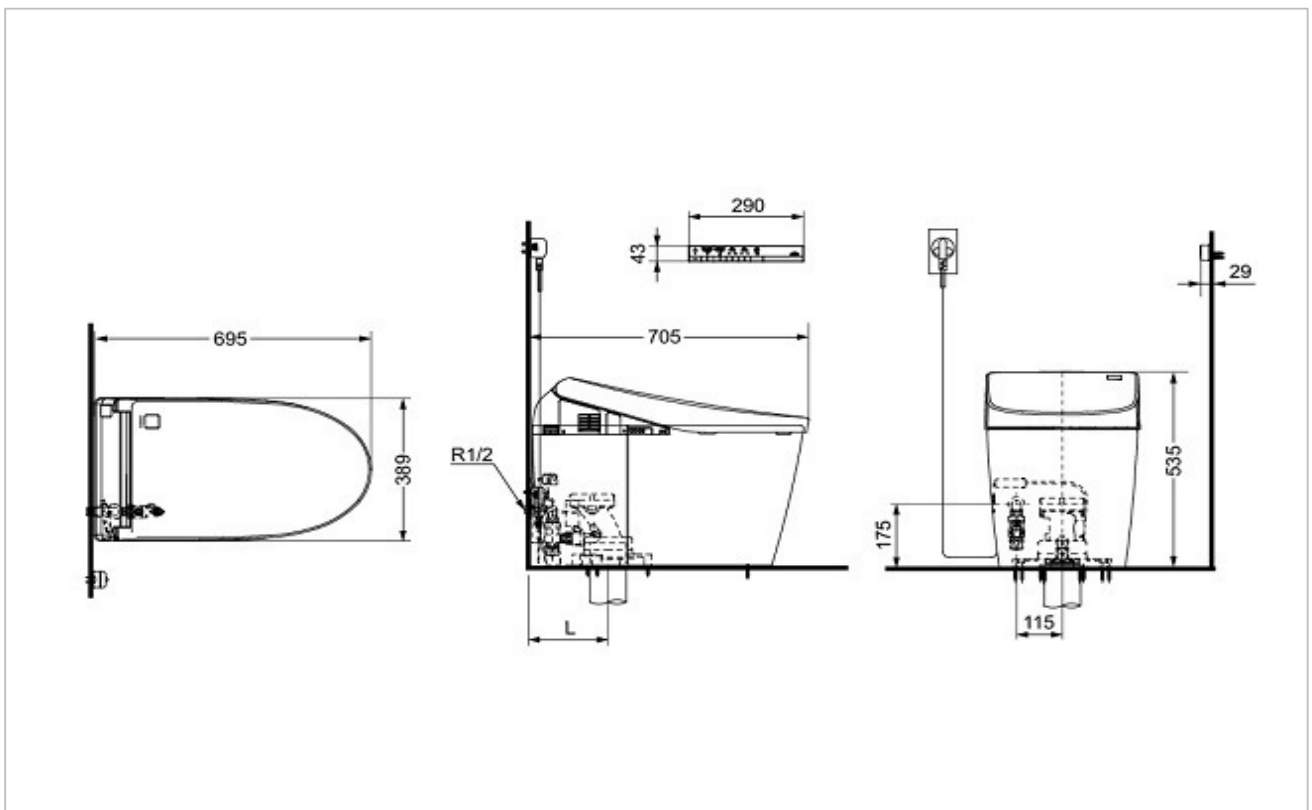

Suggestion Fittings & Parts

Remark : We reserve the right to change some parts for suitability.

TOTO (THAILAND) CO.,LTD
Bangkok Office : G Tower Grand Rama 9,12th Floor, South Wing, 9 Rama IX Road,
Huaykwang Sub-district,Huaykwang District, Bangkok. 10310 Thailand
Tel : +(66)2-117-9520(AUTO) Fax : +(66)2-117-9527
th.toto.com