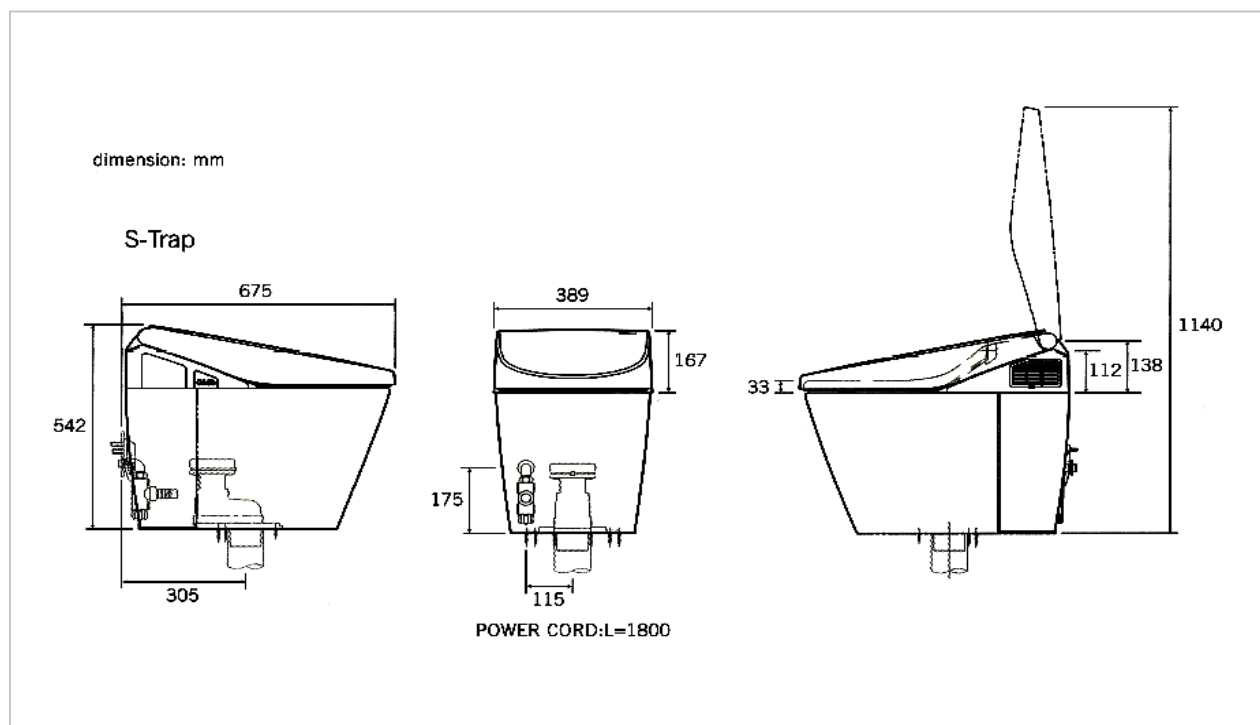

TOTO

TOILET

CS966TA

"Neorest A" One Piece Toilet

Product Features

The Most Luxurious Toilet

The next generation in technology, convenience and style

- One piece toilet
- CeFiONtect glazing and ergonomic design for extra comfort
- Washlet features built in & Soft Lighting
- Automatic self-washing wand extends to provide a gentle stream of aerated water for safe and effective cleansing
- Auto-powered deodorizer
- A warm air dryer with temperature adjustment
- Energy saving timer-operated seat heater
- Automatic opening and closing of this seat and lid
- Controlled by a wireless Stick type remote with LCD panel

Flush System : TORNADO Siphon-Jet (6/4.5L)

Bowl Shape : Elongated

Rough-in : 305 mm (S-Trap), 120 mm (P-Trap)

Power : 220 V

Suggestion Fittings & Parts

Remark : We reserve the right to change some parts for suitability.