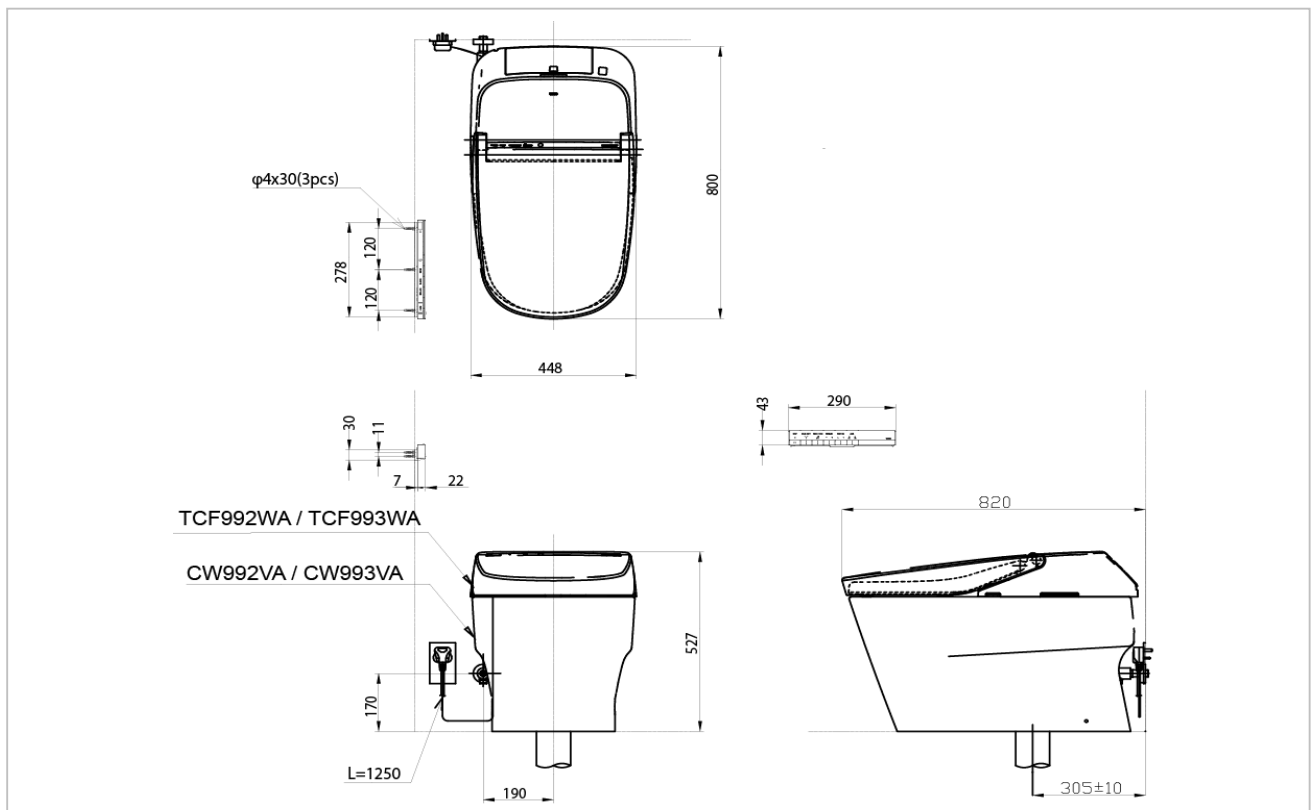

TOTO

TOILET

CES993VA

NEOREST XH II

Product Features

Fully Automatic One Piece Toilet
Neorest XH II

Flush system : Tornado (3.8/3L)
Hybrid Ecology System

Bowl Shape : Elongated

Rough-in : 305 mm

Seat & Cover : TCF993WA

Size : 448W x 820D x 527H mm
with Actilight

Suggestion Fittings & Parts

Remark : We reserve the right to change some parts for suitability.

TOTO (THAILAND) CO.,LTD
Bangkok Office : G Tower Grand Rama 9,12th Floor, South Wing, 9 Rama IX Road,
Huaykwang Sub-district,Huaykwang District, Bangkok. 10310 Thailand
Tel : +(66)2-117-9520(AUTO) Fax : +(66)2-117-9527
th.toto.com