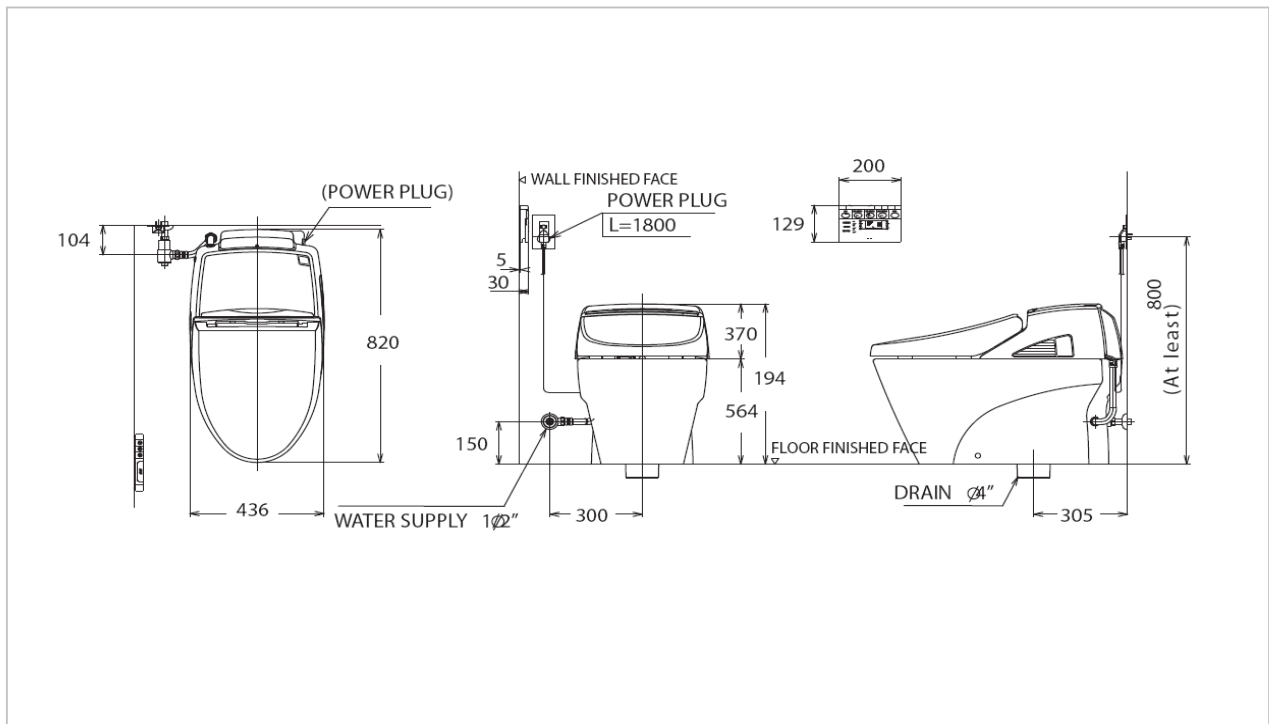

Flush System : TORNADO Siphon-Jet (6/4.5L)

Bowl Shape : Elongated

Rough-in : 305 mm

Power : 220 V