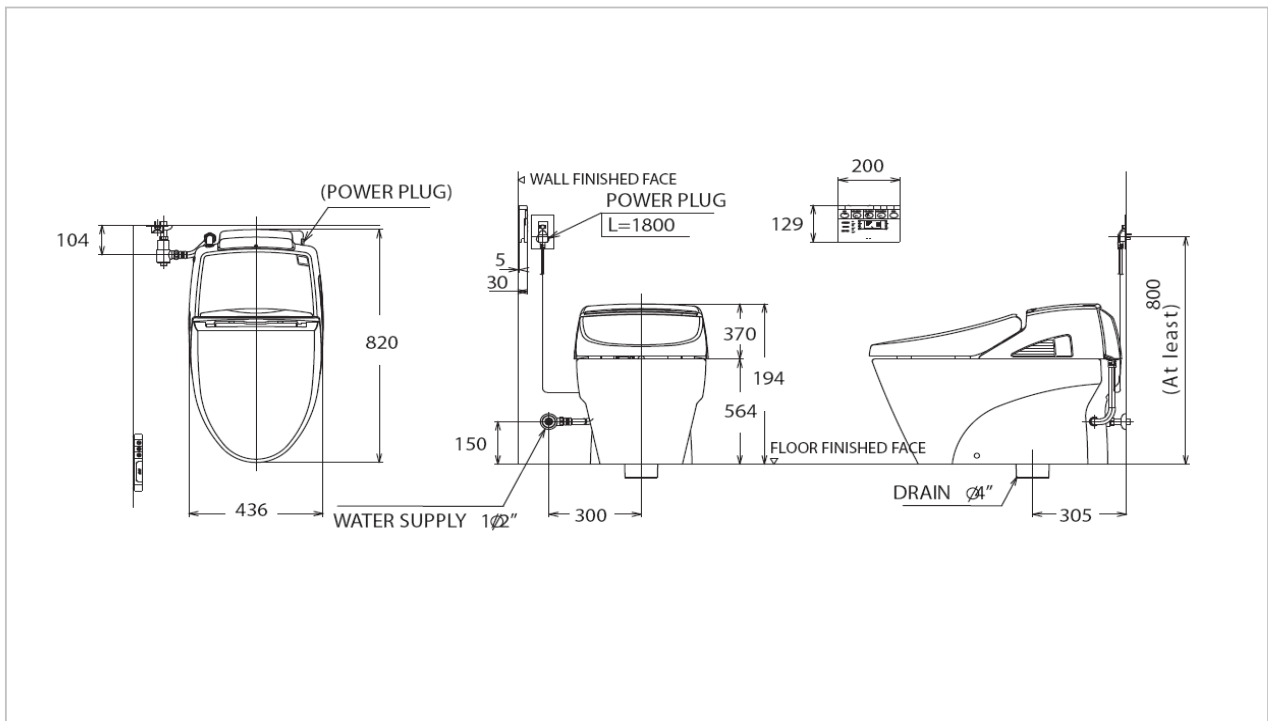

TOTO

TOILET

CES9911AU

"Neorest" One Piece Toilet

Product Features

The Most Luxurious Toilet

The next generation in technology, convenience and style

- One piece toilet
- CeFiONtect glazing and ergonomic design for extra comfort
- Washlet features built in
- Automatic self-washing wand extends to provide a gentle stream of aerated water for safe and effective cleansing
- Auto-powered deodorizer
- A warm air dryer with temperature adjustment
- Energy saving timer-operated seat heater
- Automatic opening and closing of the seat and lid
- Controlled by a wireless remote with LCD panel

Flush System : TORNADO Siphon-Jet (6/4.5L)

Bowl Shape : Elongated

Rough-in : 305 mm

Power : 220 V

Suggestion Fittings & Parts

Remark : We reserve the right to change some parts for suitability.

TOTO (THAILAND) CO.,LTD