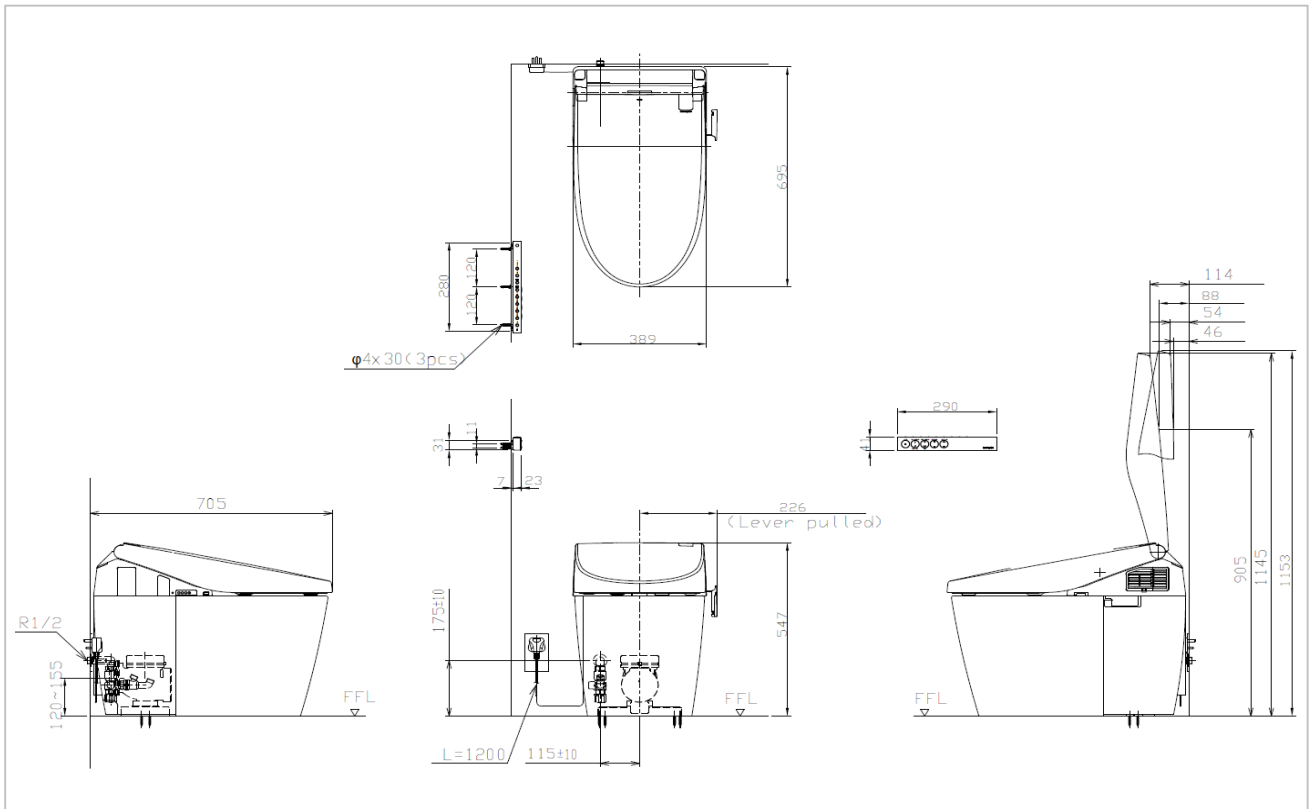

TOTO

TOILET

CES985PVA

NEOREST AH

Product Features

Fully Automatic One Piece Toilet
Neorest AH
Flush system : Tornado (4.8/3.4L)
Hybrid Ecology System
Bowl Shape : Elongated
Rough-in : 120 - 153 mm (P-Trap)
Seat & Cover : TCF9786WA
Size : 389W x 705D x 547H mm
with CeFIONtect