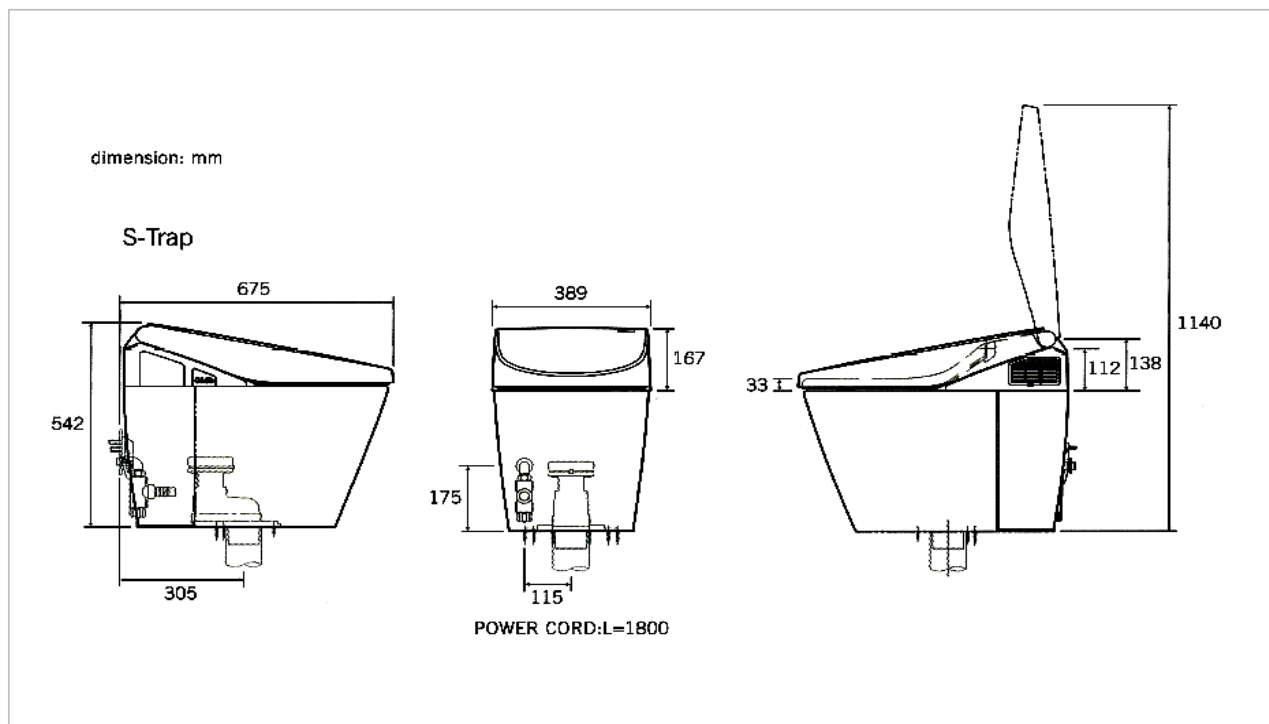

TOTO

TOILET

CES966TA

"Neorest A TYPE(S)" One Piece Toilet

Product Features

The Most Luxurious Toilet

The next generation in technology, convenience and style

- One piece toilet
- CeFiONtect glazing and ergonomic design for extra comfort
- Washlet features built in & Soft Lighting
- Automatic self-washing wand extends to provide a gentle stream of aerated water for safe and effective cleansing
- Auto-powered deodorizer
- A warm air dryer with temperature adjustment
- Energy saving timer-operated seat heater
- Automatic opening and closing of this seat and lid
- Controlled by a wireless Stick type remote with LCD panel

Flush System : TORNADO Siphon-Jet (6/4.5L)

Bowl Shape : Elongated

Rough-in : 305 mm (S-Trap)

Power : 220 V

Suggestion Fittings & Parts

Remark : We reserve the right to change some parts for suitability.

TOTO (THAILAND) CO.,LTD