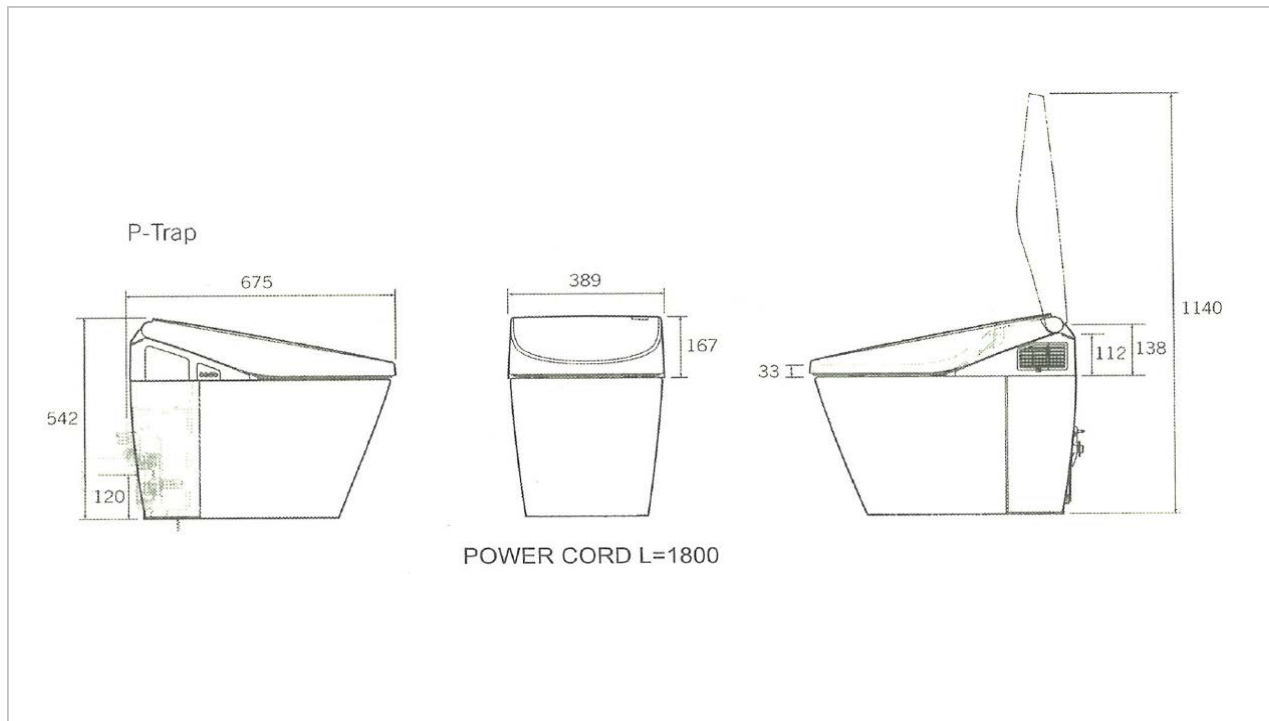

Flush System : TORNADO Siphon-Jet (6/4.5L)

Bowl Shape : Elongated

P-Trap : 120 mm

Power : 220 V